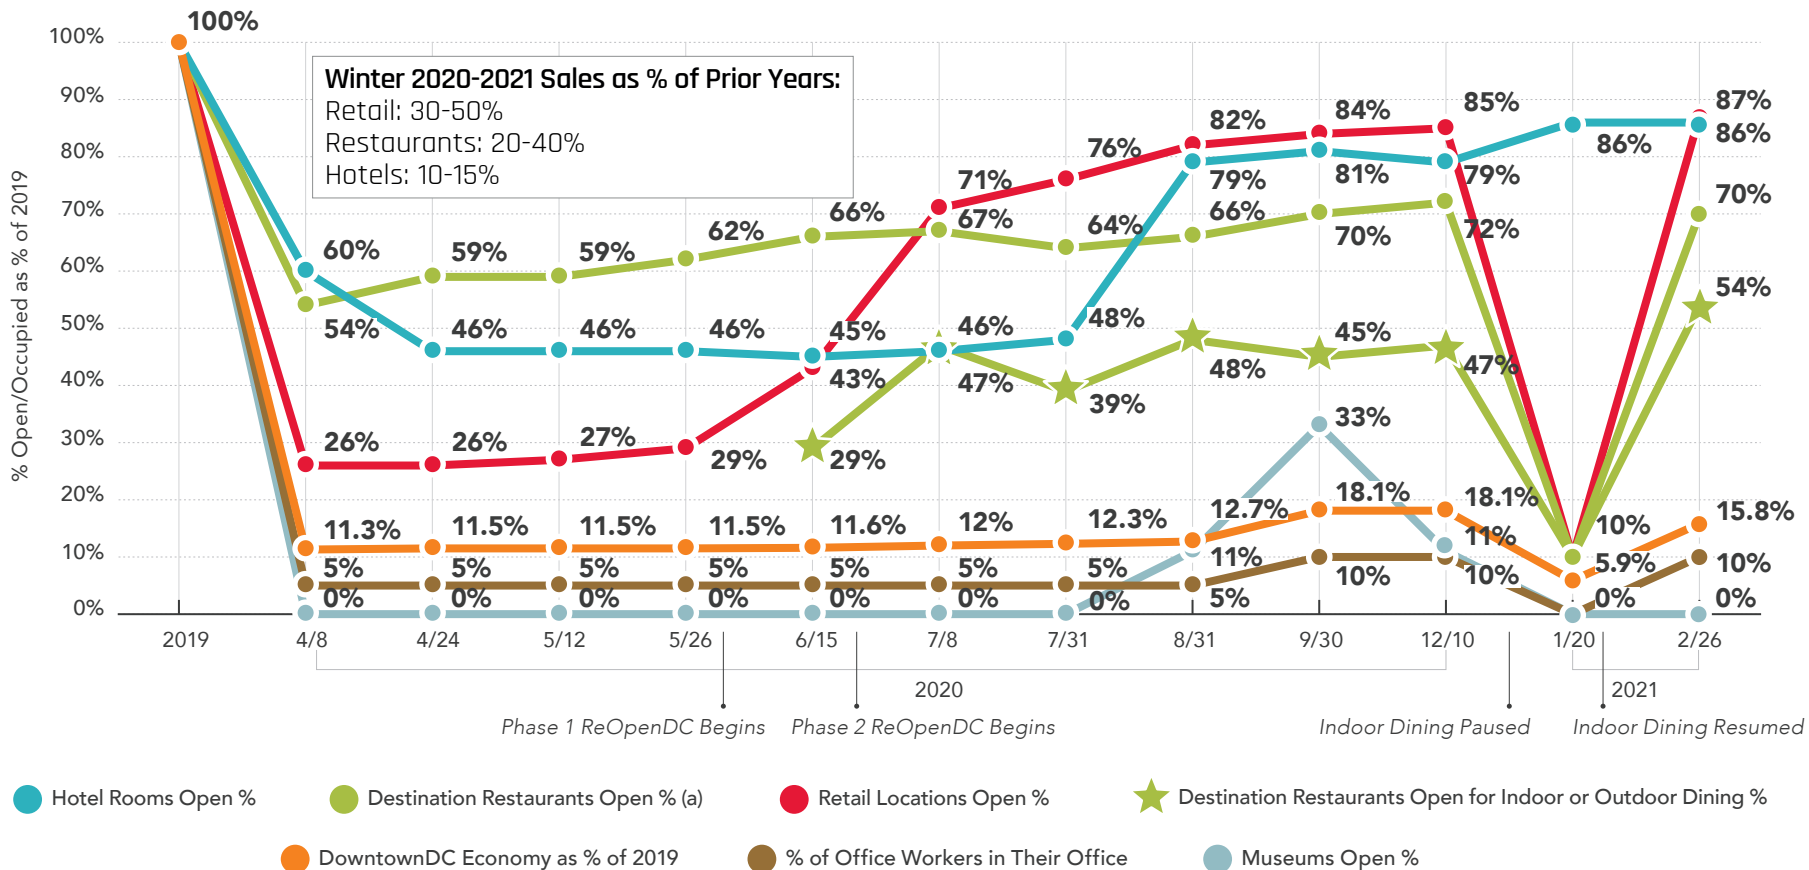

DOWNTOWNDC ECONOMIC ACTIVITY DURING PANDEMIC AS A % OF PRIOR YEAR ACTIVITY (APRIL 2020 - FEBRUARY 2021)

Source: DowntownDC BID

(a) Open for indoor dining, outdoor dining or takeout/delivery