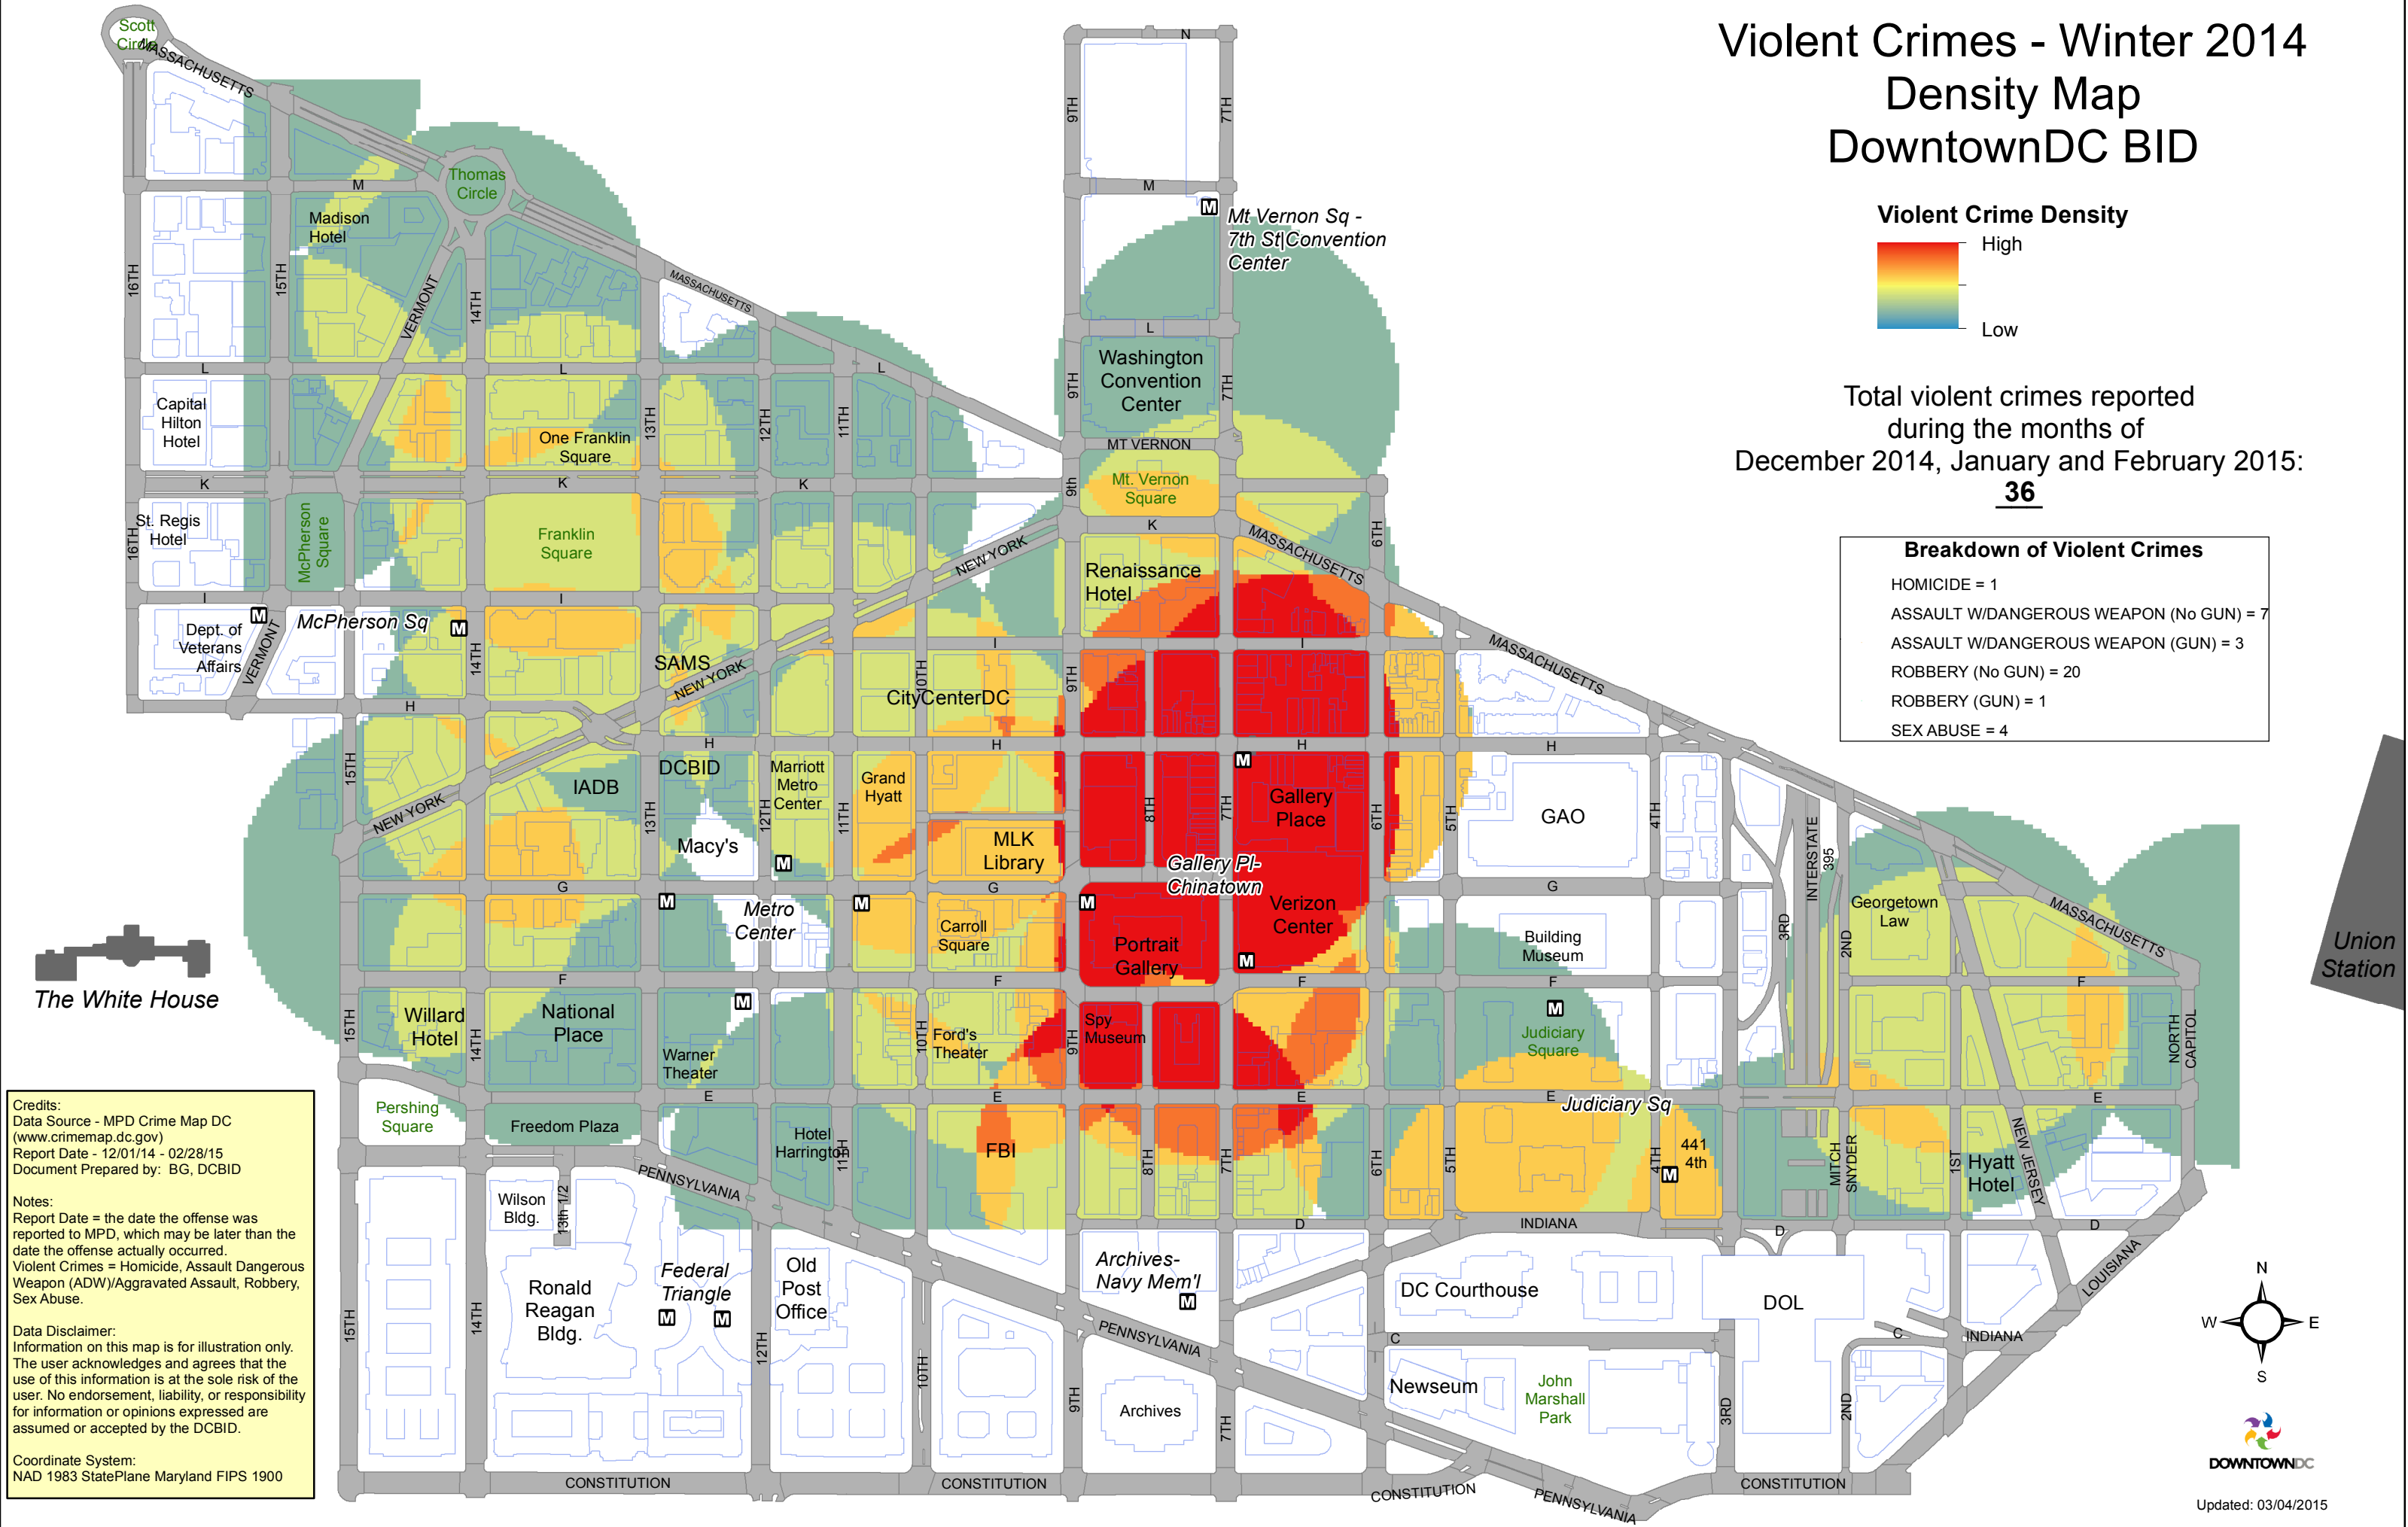

Violent Crimes - Winter 2014 Density Map DowntownDC BID

Violent Crime Density

Total violent crimes reported during the months of December 2014, January and February 2015:
36

Breakdown of Violent Crimes

- HOMICIDE = 1
- ASSAULT W/DANGEROUS WEAPON (No GUN) = 7
- ASSAULT W/DANGEROUS WEAPON (GUN) = 3
- ROBBERY (No GUN) = 20
- ROBBERY (GUN) = 1
- SEX ABUSE = 4

Union Station

Credits:
Data Source - MPD Crime Map DC (www.crimemap.dc.gov)
Report Date - 12/01/14 - 02/28/15
Document Prepared by: BG, DCBID

Notes:
Report Date = the date the offense was reported to MPD, which may be later than the date the offense actually occurred.
Violent Crimes = Homicide, Assault Dangerous Weapon (ADW)/Aggravated Assault, Robbery, Sex Abuse.

Data Disclaimer:
Information on this map is for illustration only. The user acknowledges and agrees that the use of this information is at the sole risk of the user. No endorsement, liability, or responsibility for information or opinions expressed are assumed or accepted by the DCBID.

Coordinate System:
NAD 1983 StatePlane Maryland FIPS 1900

Updated: 03/04/2015