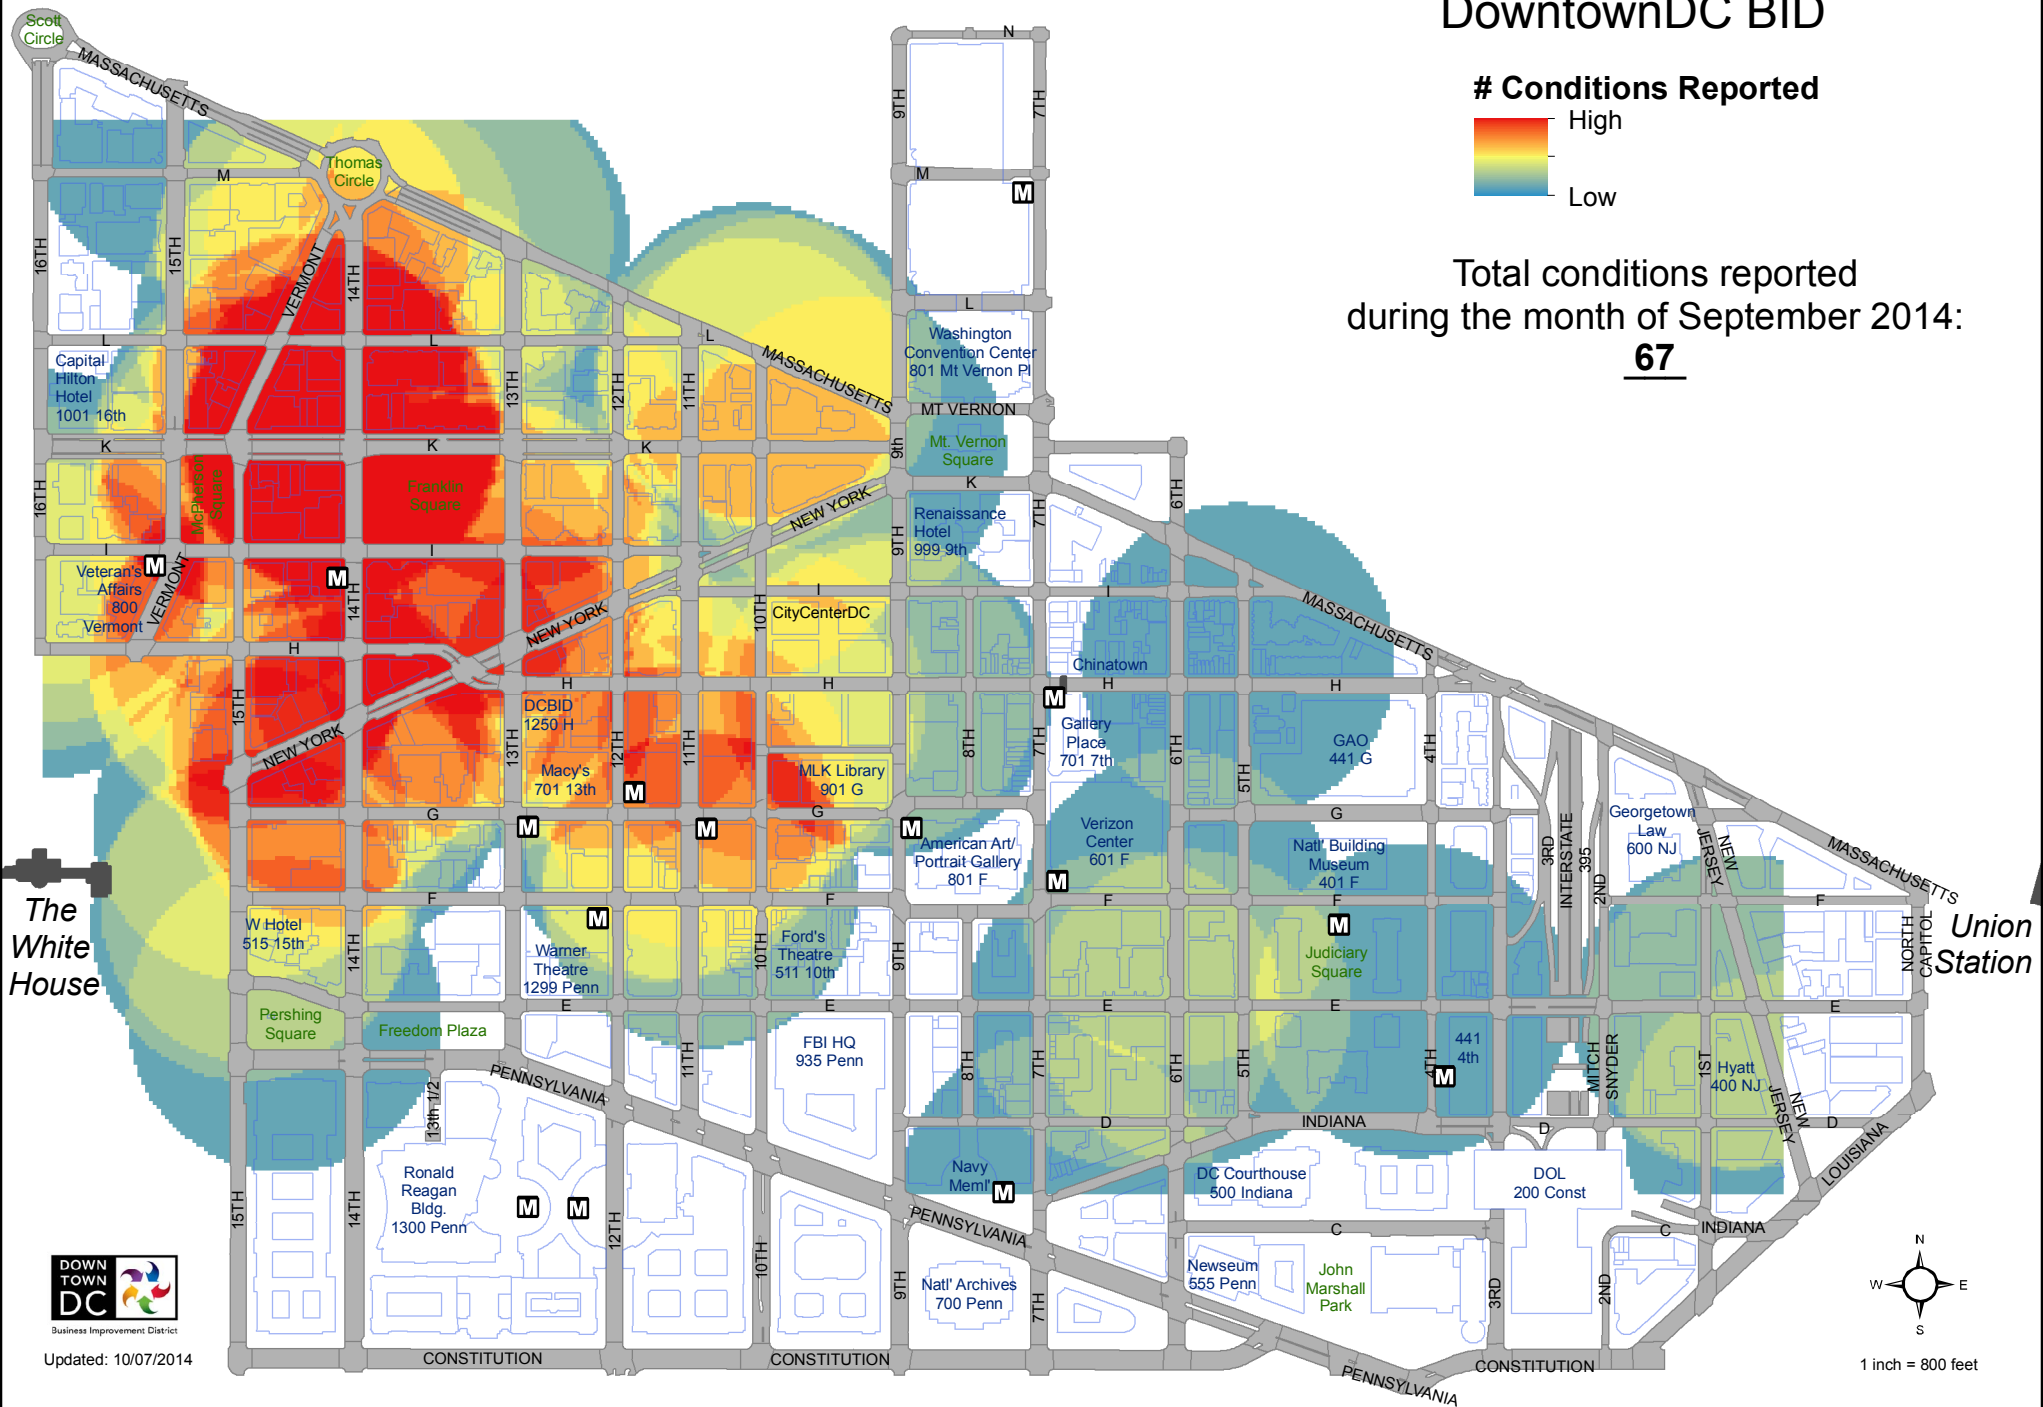

September 2014 Conditions Reported Density Map DowntownDC BID

Conditions Reported

Total conditions reported
during the month of September 2014:
67

The White House

Union Station

Updated: 10/07/2014

1 inch = 800 feet