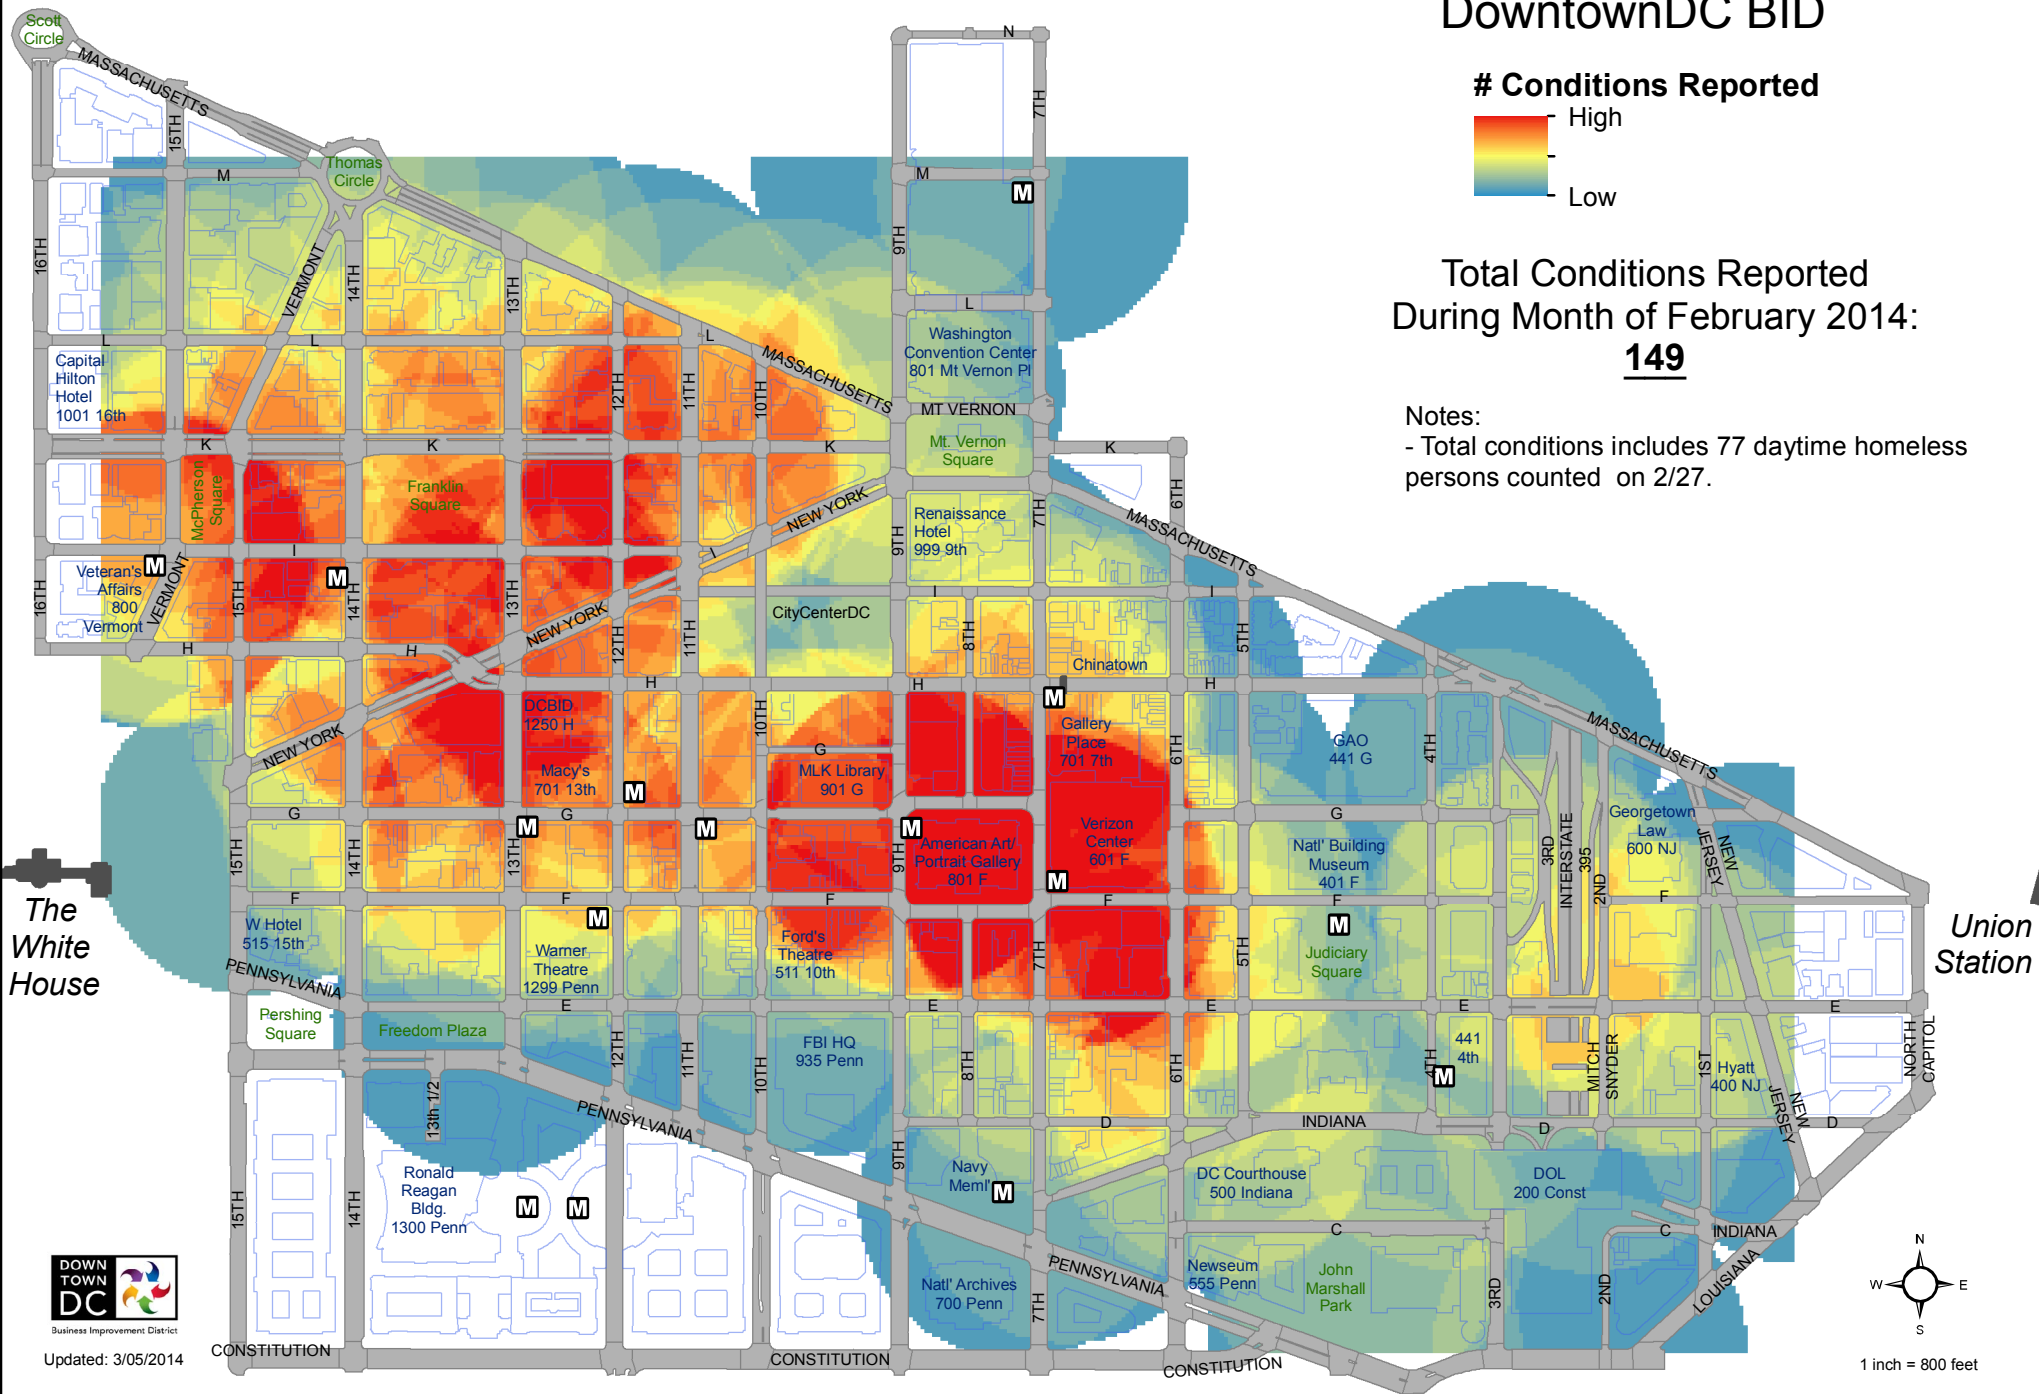

February 2014 Conditions Reported Density Map DowntownDC BID

Conditions Reported

Total Conditions Reported
During Month of February 2014:
149

Notes:

- Total conditions includes 77 daytime homeless persons counted on 2/27.

The White House

Union Station

Updated: 3/05/2014

1 inch = 800 feet