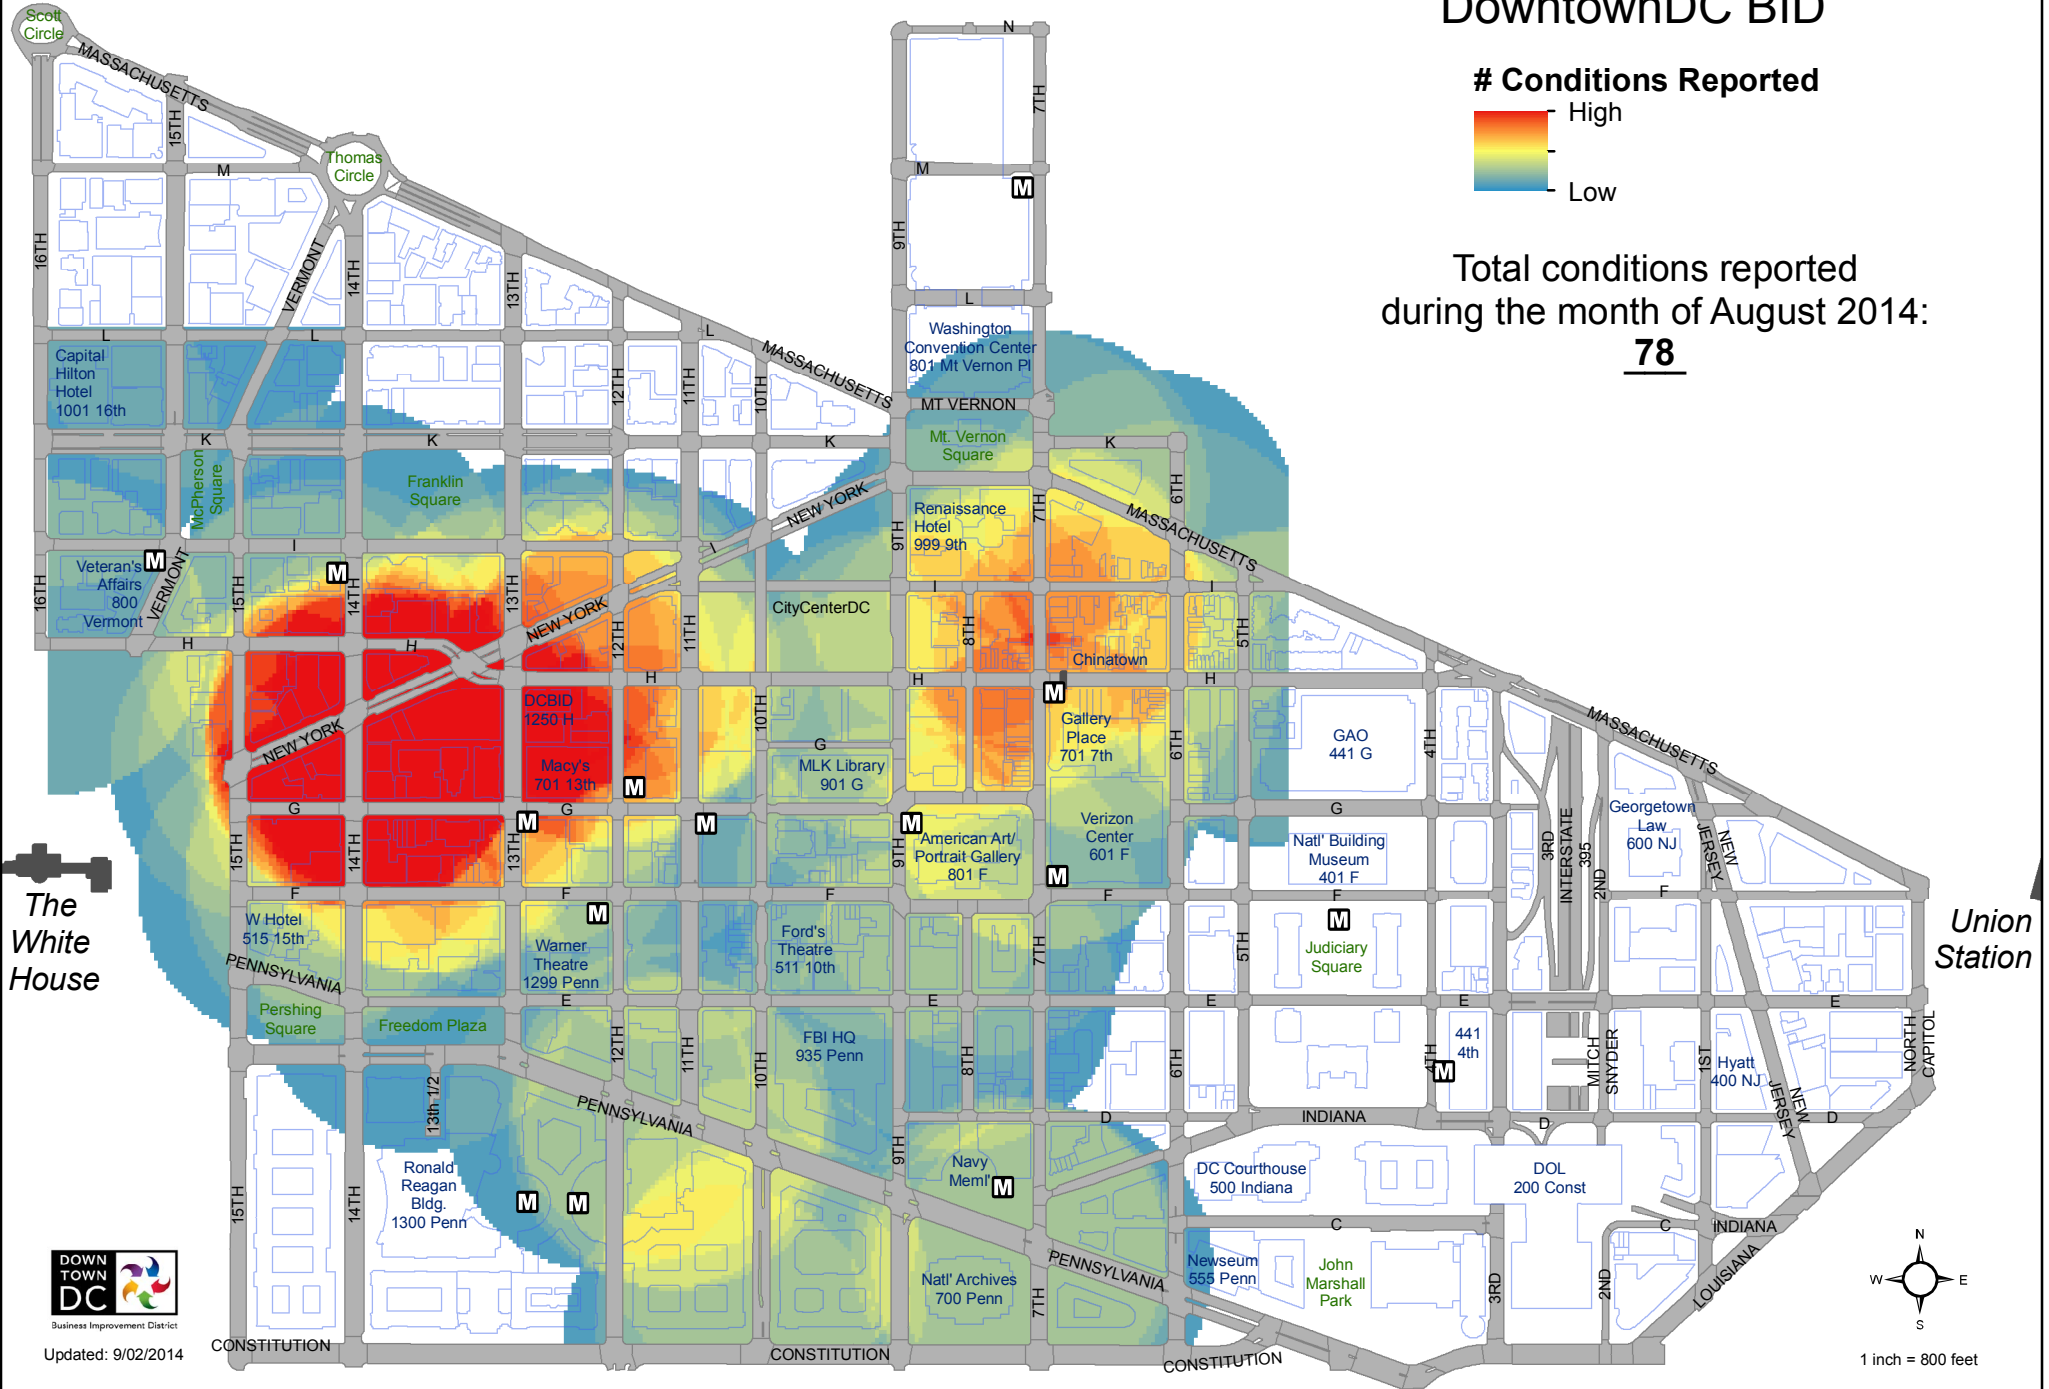

# August 2014 Conditions Reported Density Map DowntownDC BID

# Conditions Reported

Total conditions reported  
during the month of August 2014:  
**78**

The White House

Union Station

Updated: 9/02/2014

1 inch = 800 feet