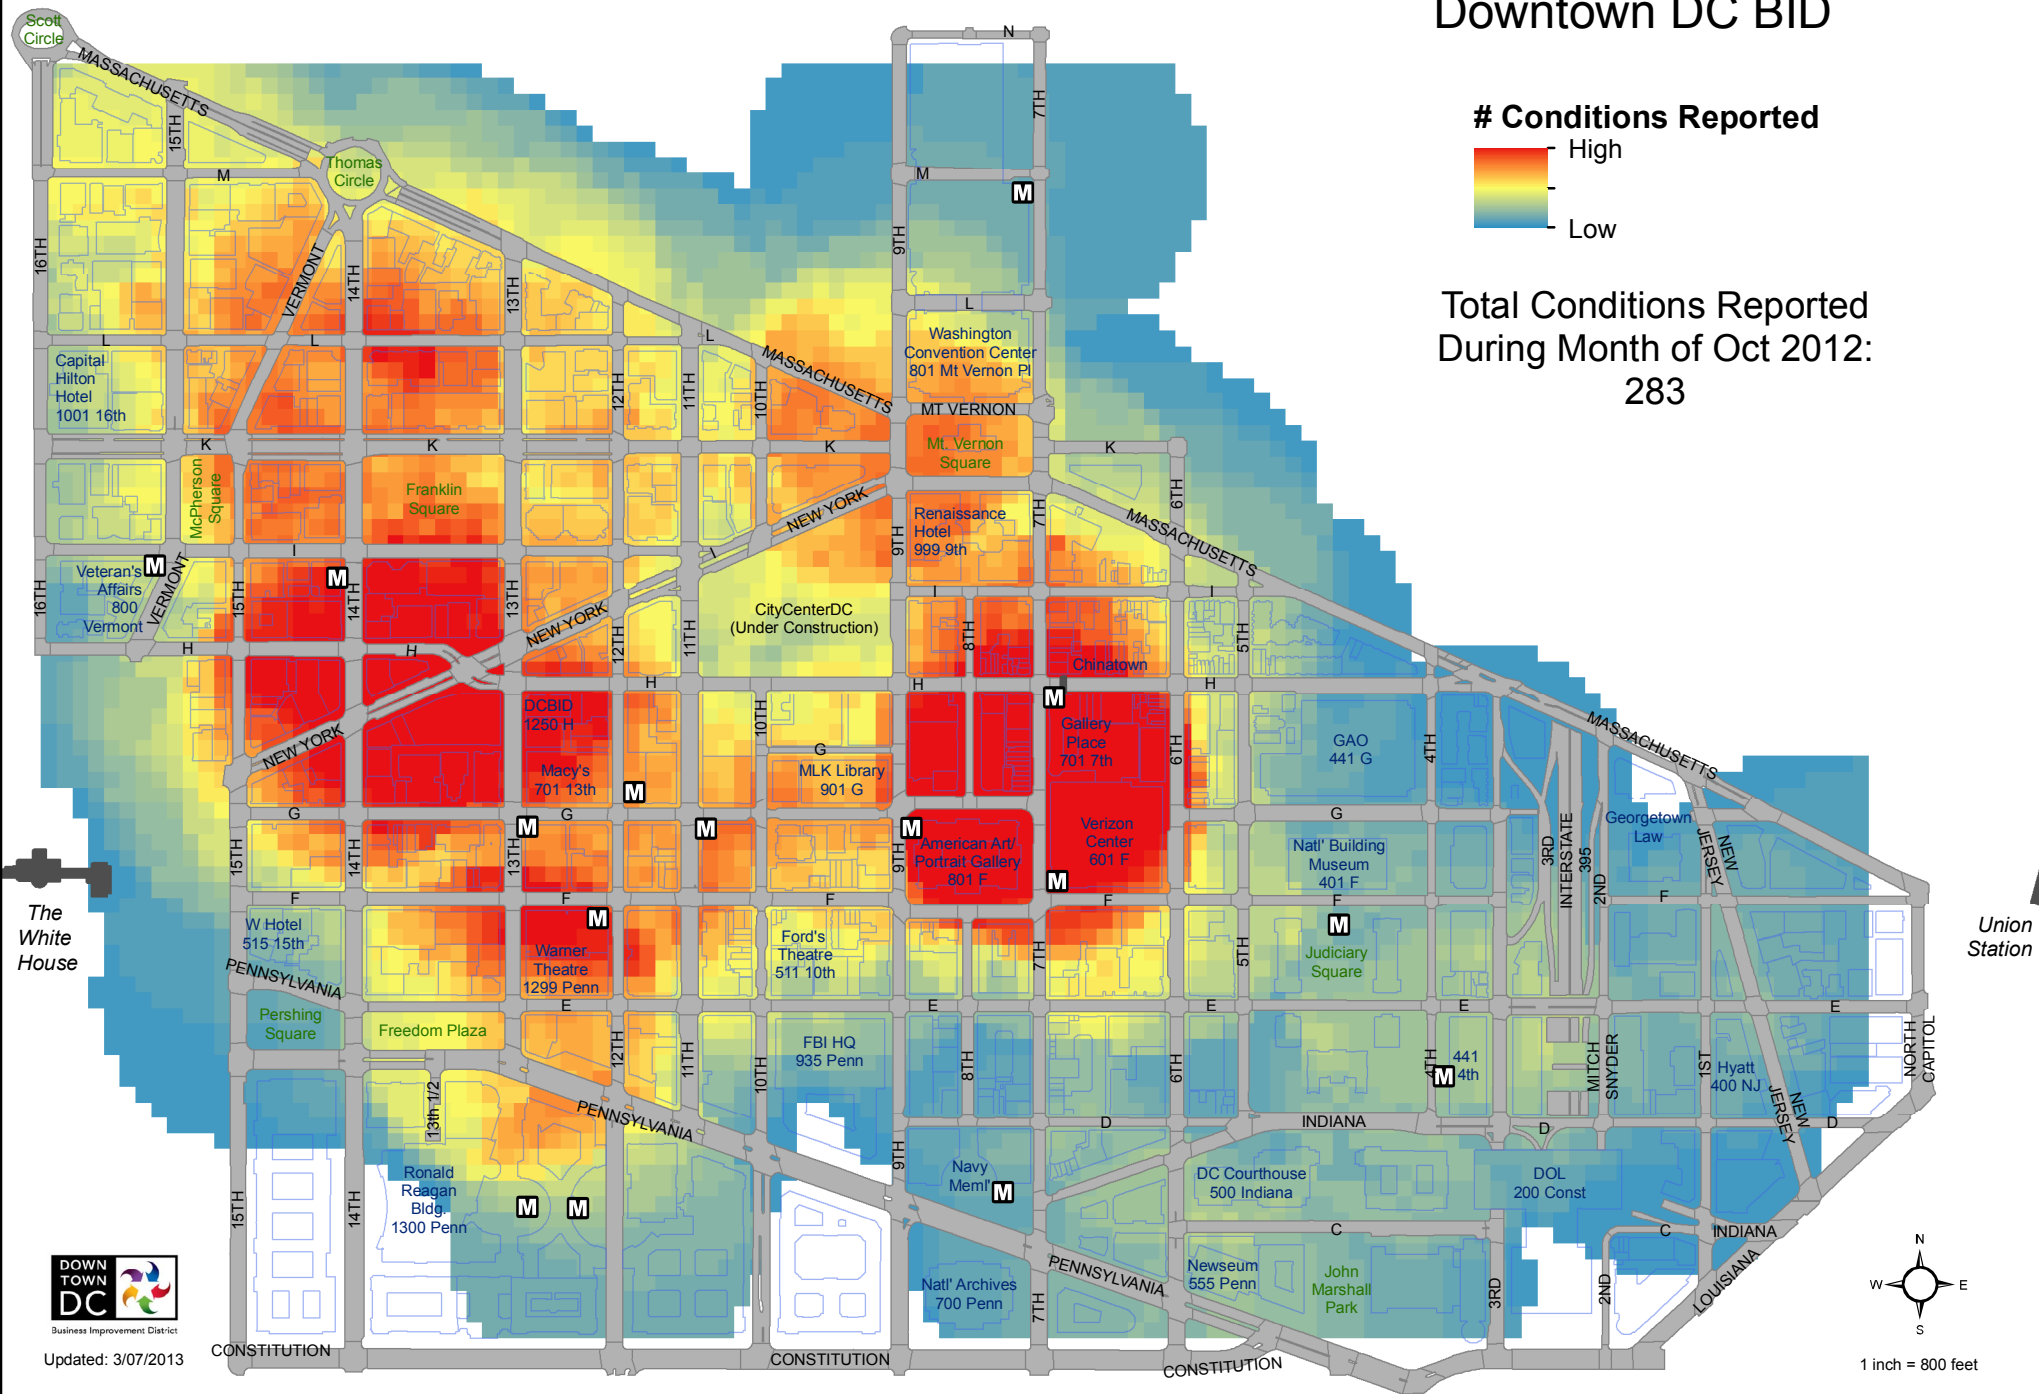

October 2012 Conditions Reported Density Map Downtown DC BID

Conditions Reported

Total Conditions Reported
During Month of Oct 2012:
283

Updated: 3/07/2013

1 inch = 800 feet