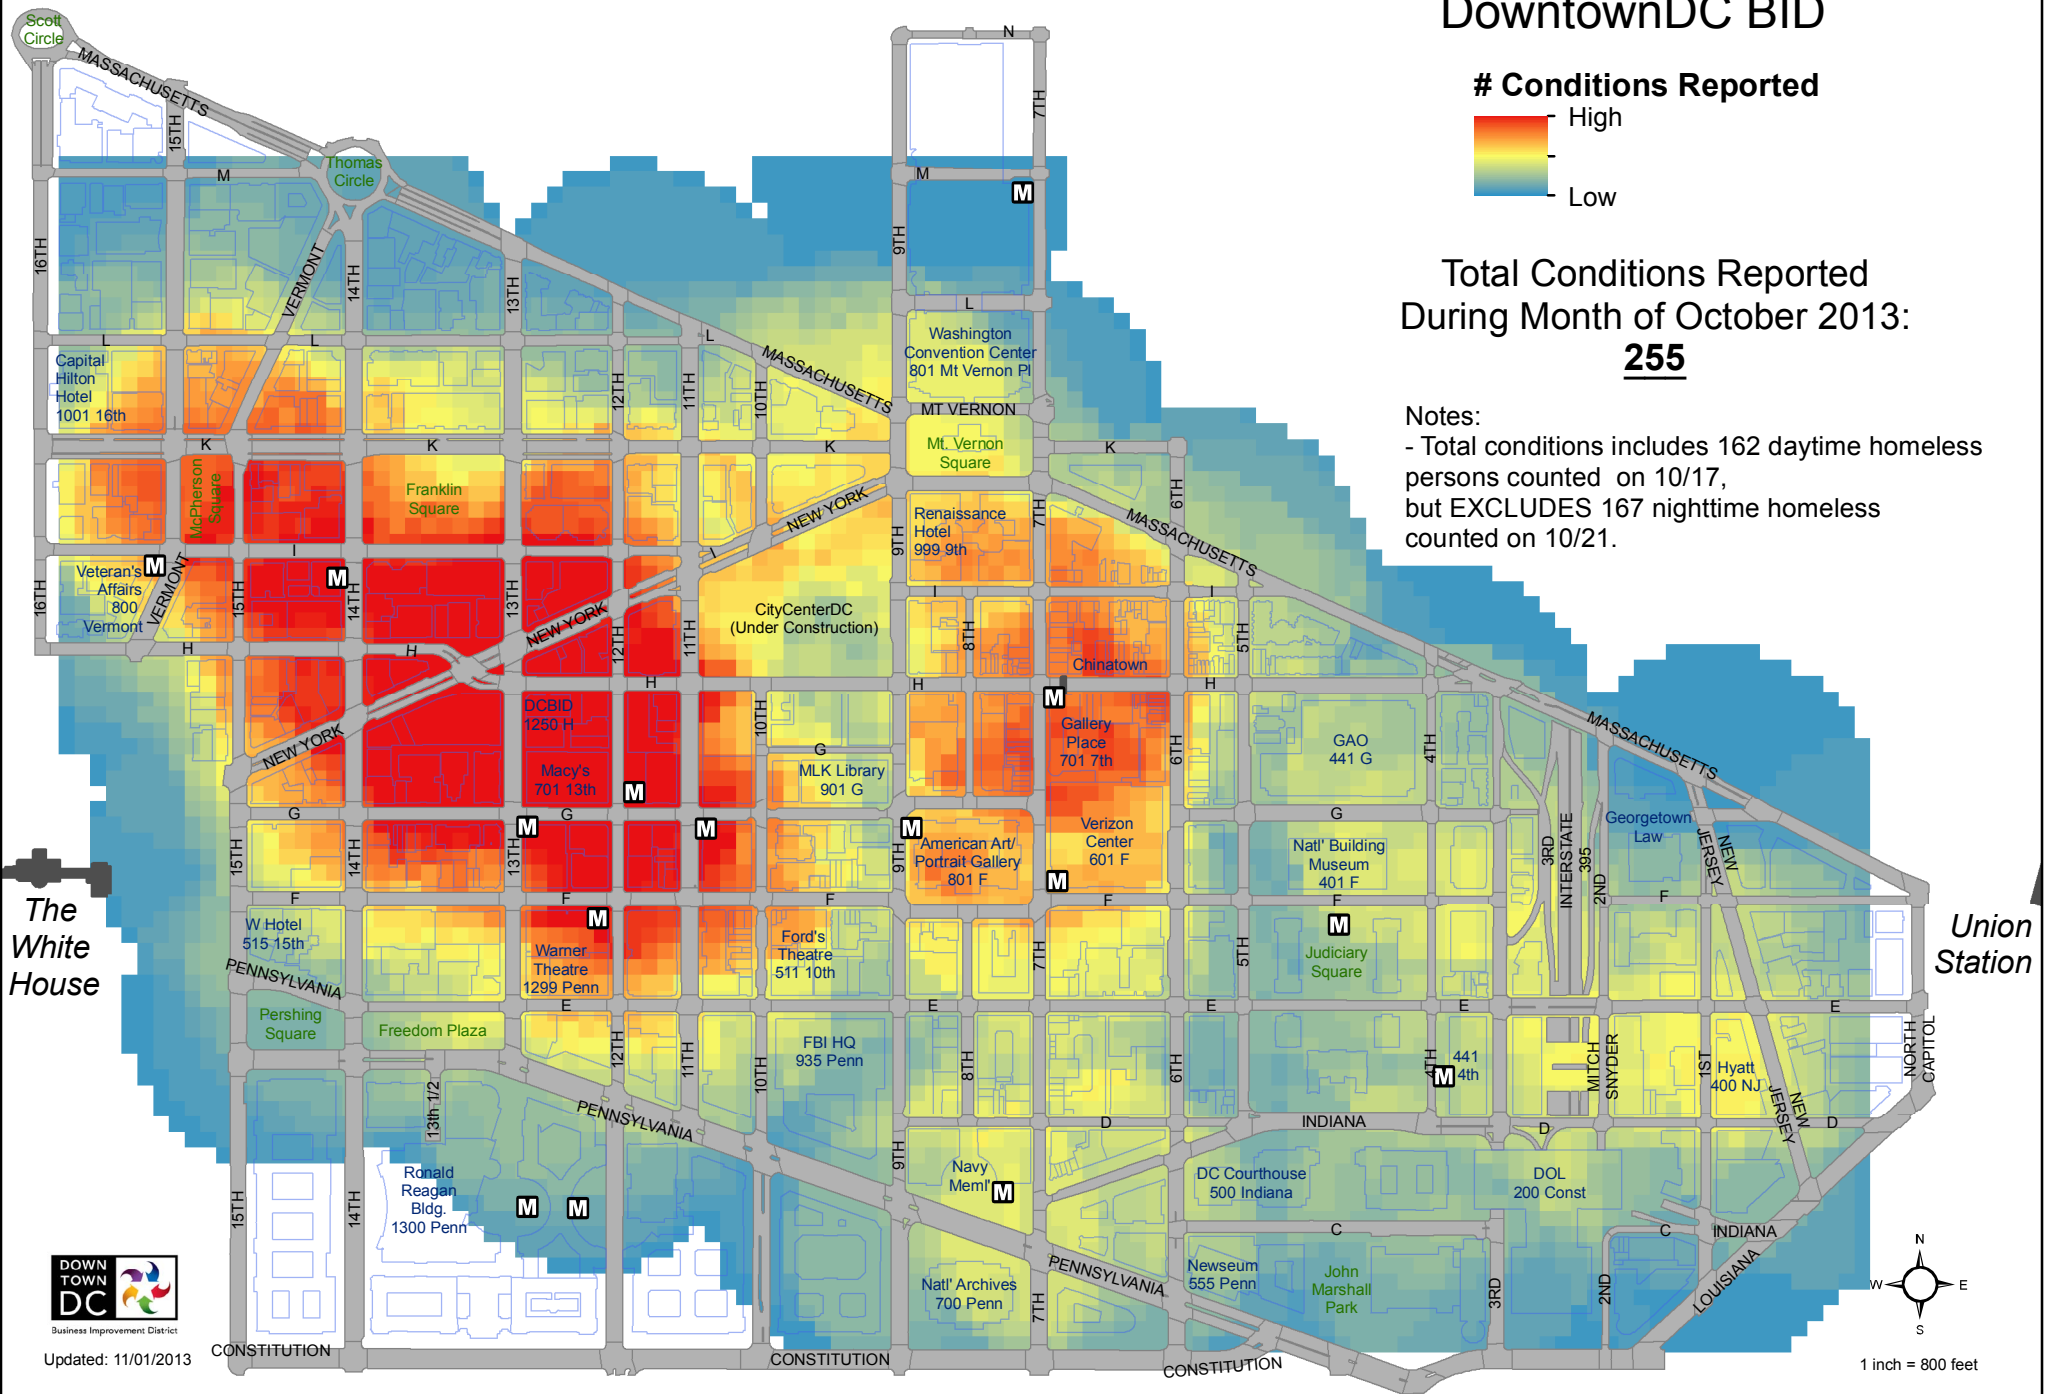

# October 2013 Conditions Reported Density Map DowntownDC BID

# Conditions Reported

Total Conditions Reported  
During Month of October 2013:  
**255**

Notes:

- Total conditions includes 162 daytime homeless persons counted on 10/17, but EXCLUDES 167 nighttime homeless counted on 10/21.

The White House

Union Station

Updated: 11/01/2013

1 inch = 800 feet