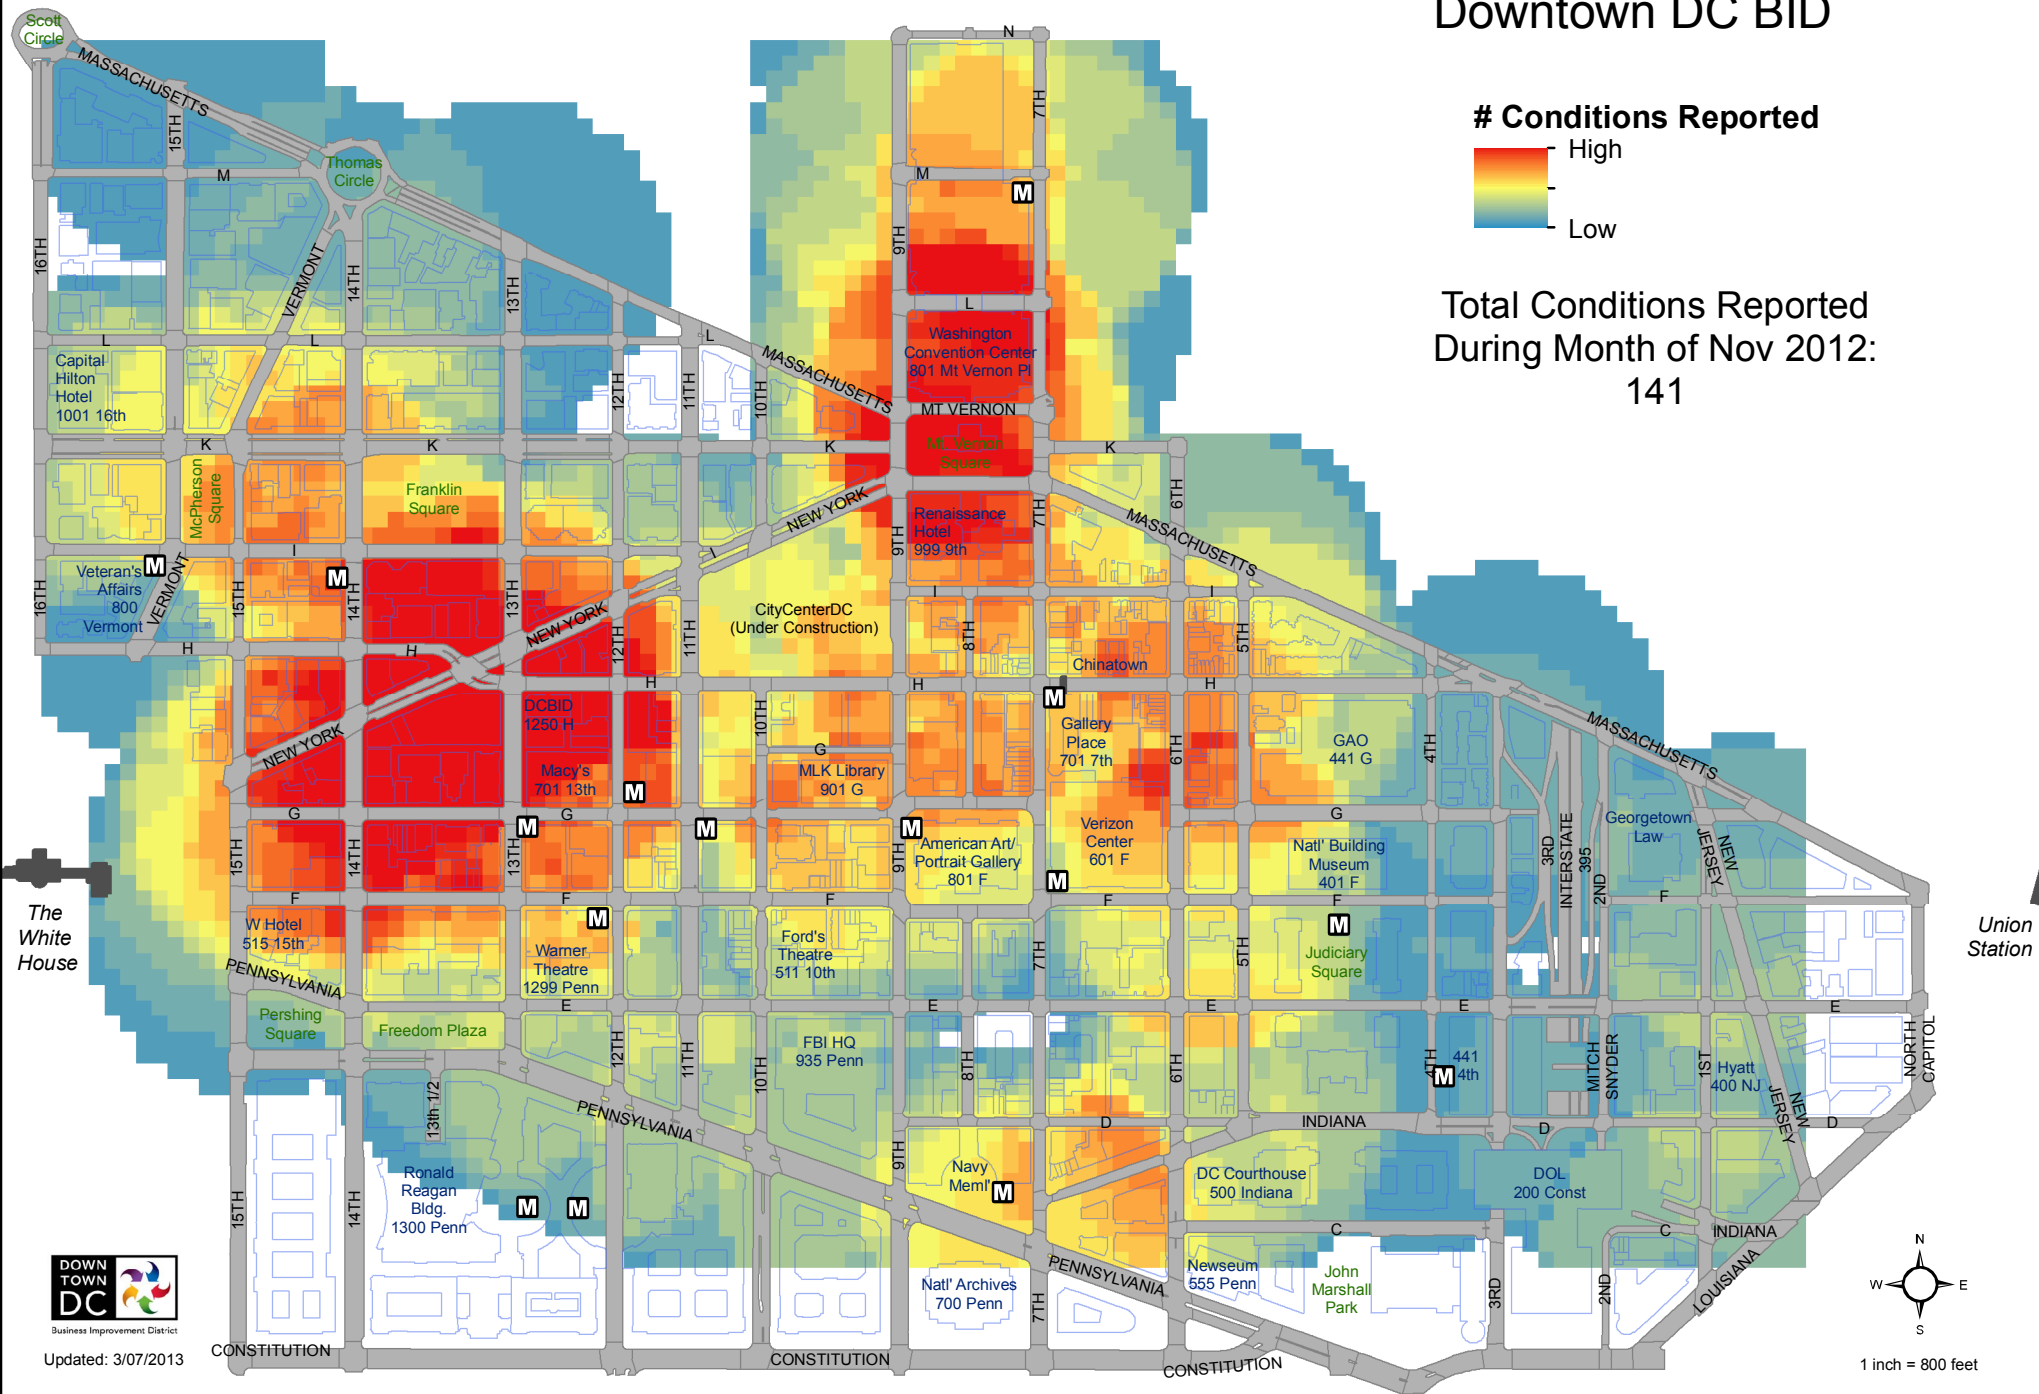

November 2012 Conditions Reported Density Map Downtown DC BID

Conditions Reported

Total Conditions Reported
During Month of Nov 2012:
141

Updated: 3/07/2013

1 inch = 800 feet