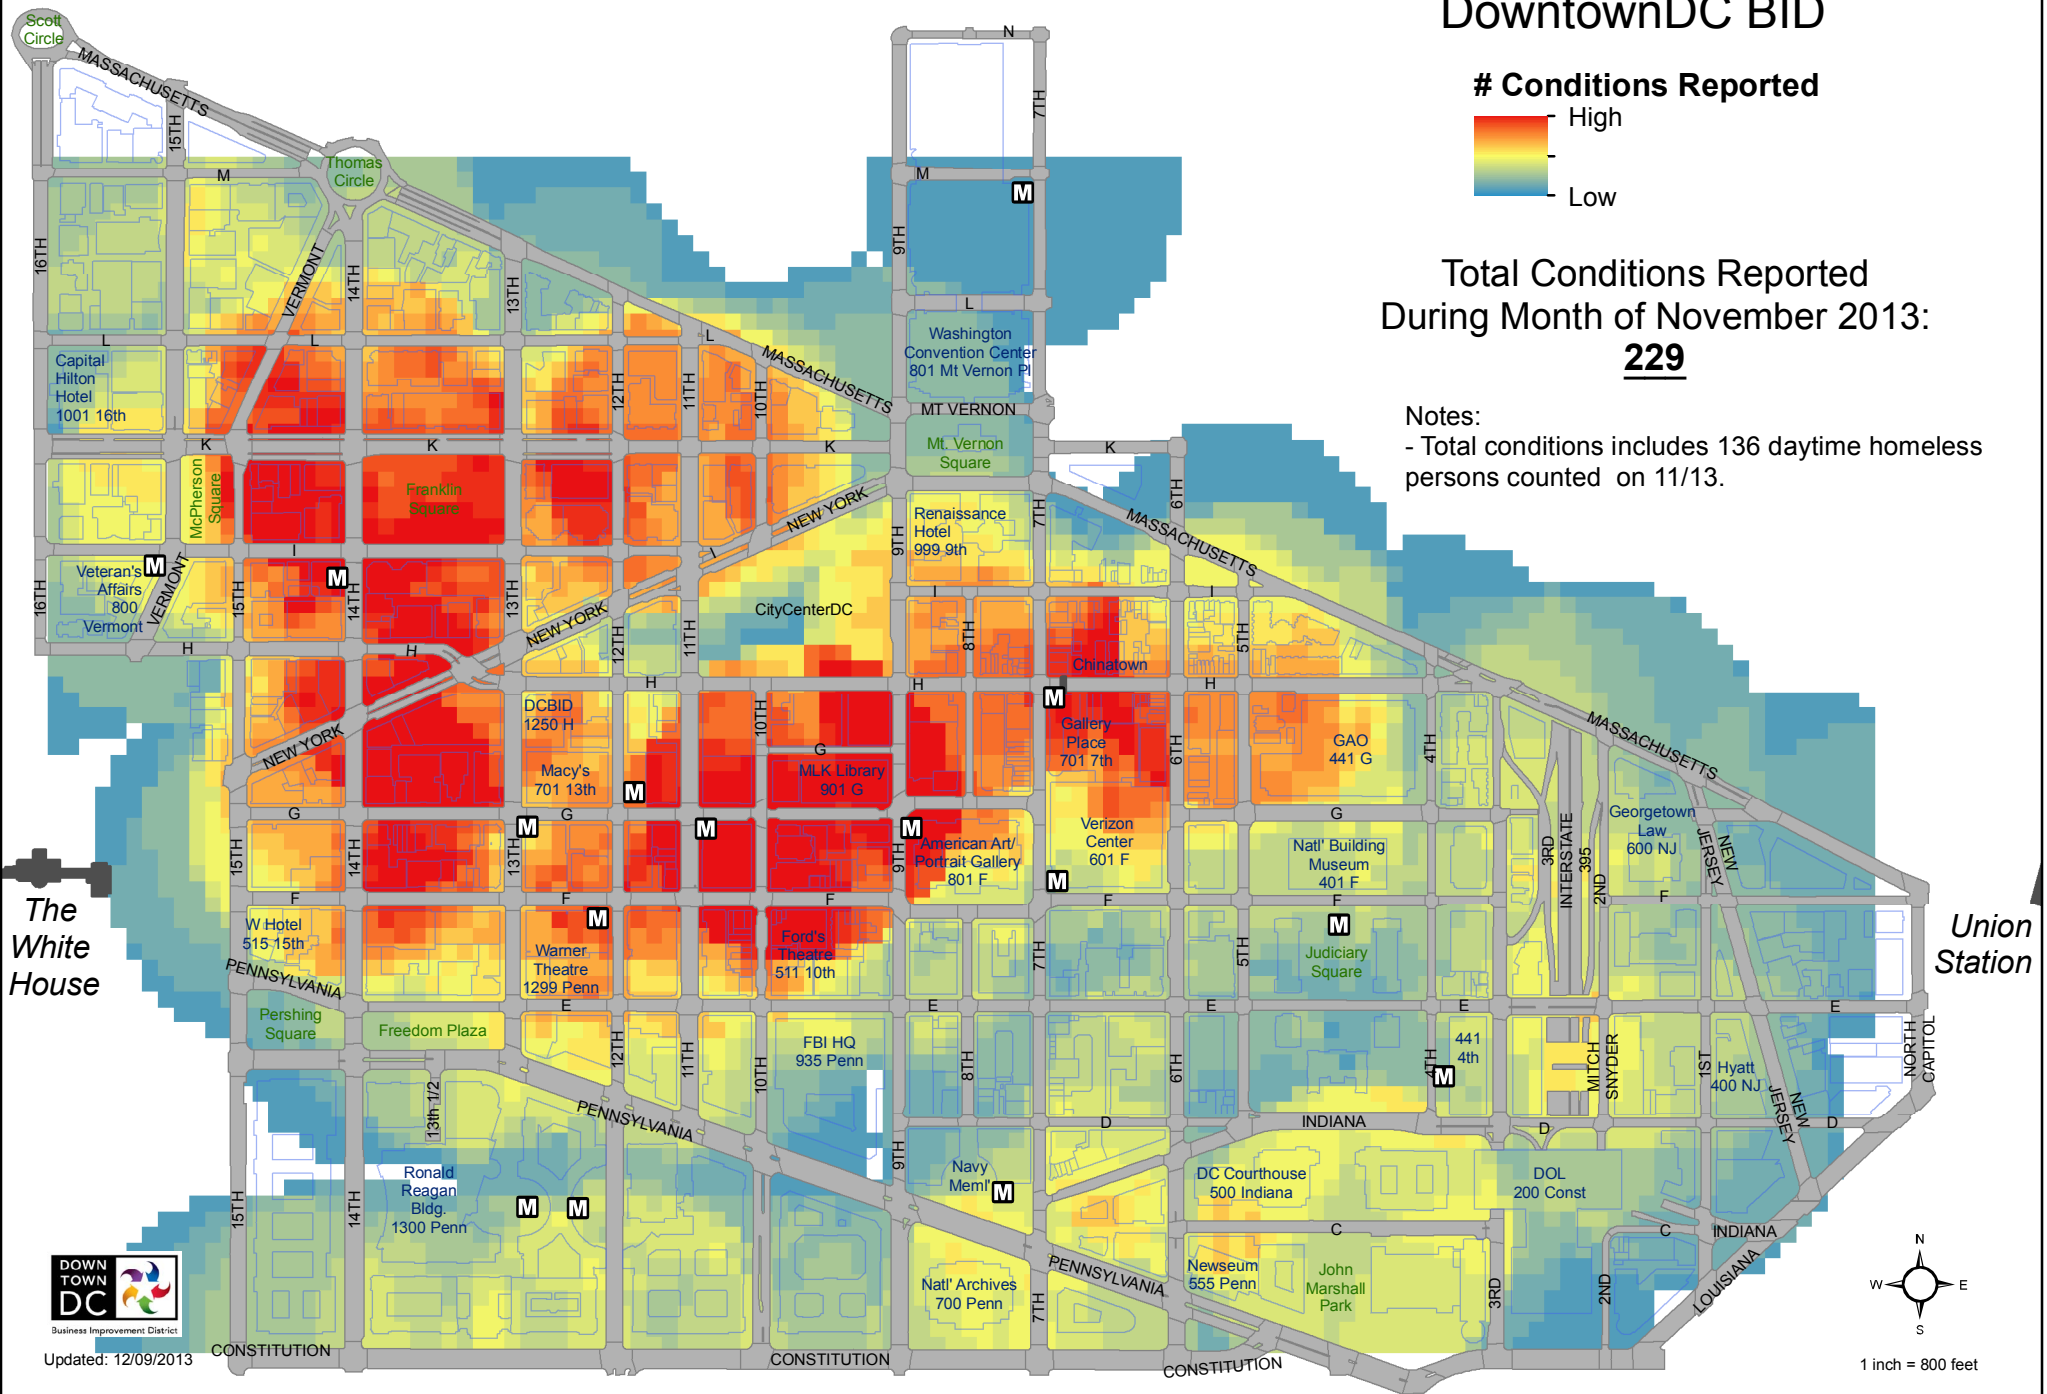

November 2013 Conditions Reported Density Map DowntownDC BID

Conditions Reported

Total Conditions Reported
During Month of November 2013:
229

Notes:

- Total conditions includes 136 daytime homeless persons counted on 11/13.

The White House

Union Station

Updated: 12/09/2013

1 inch = 800 feet