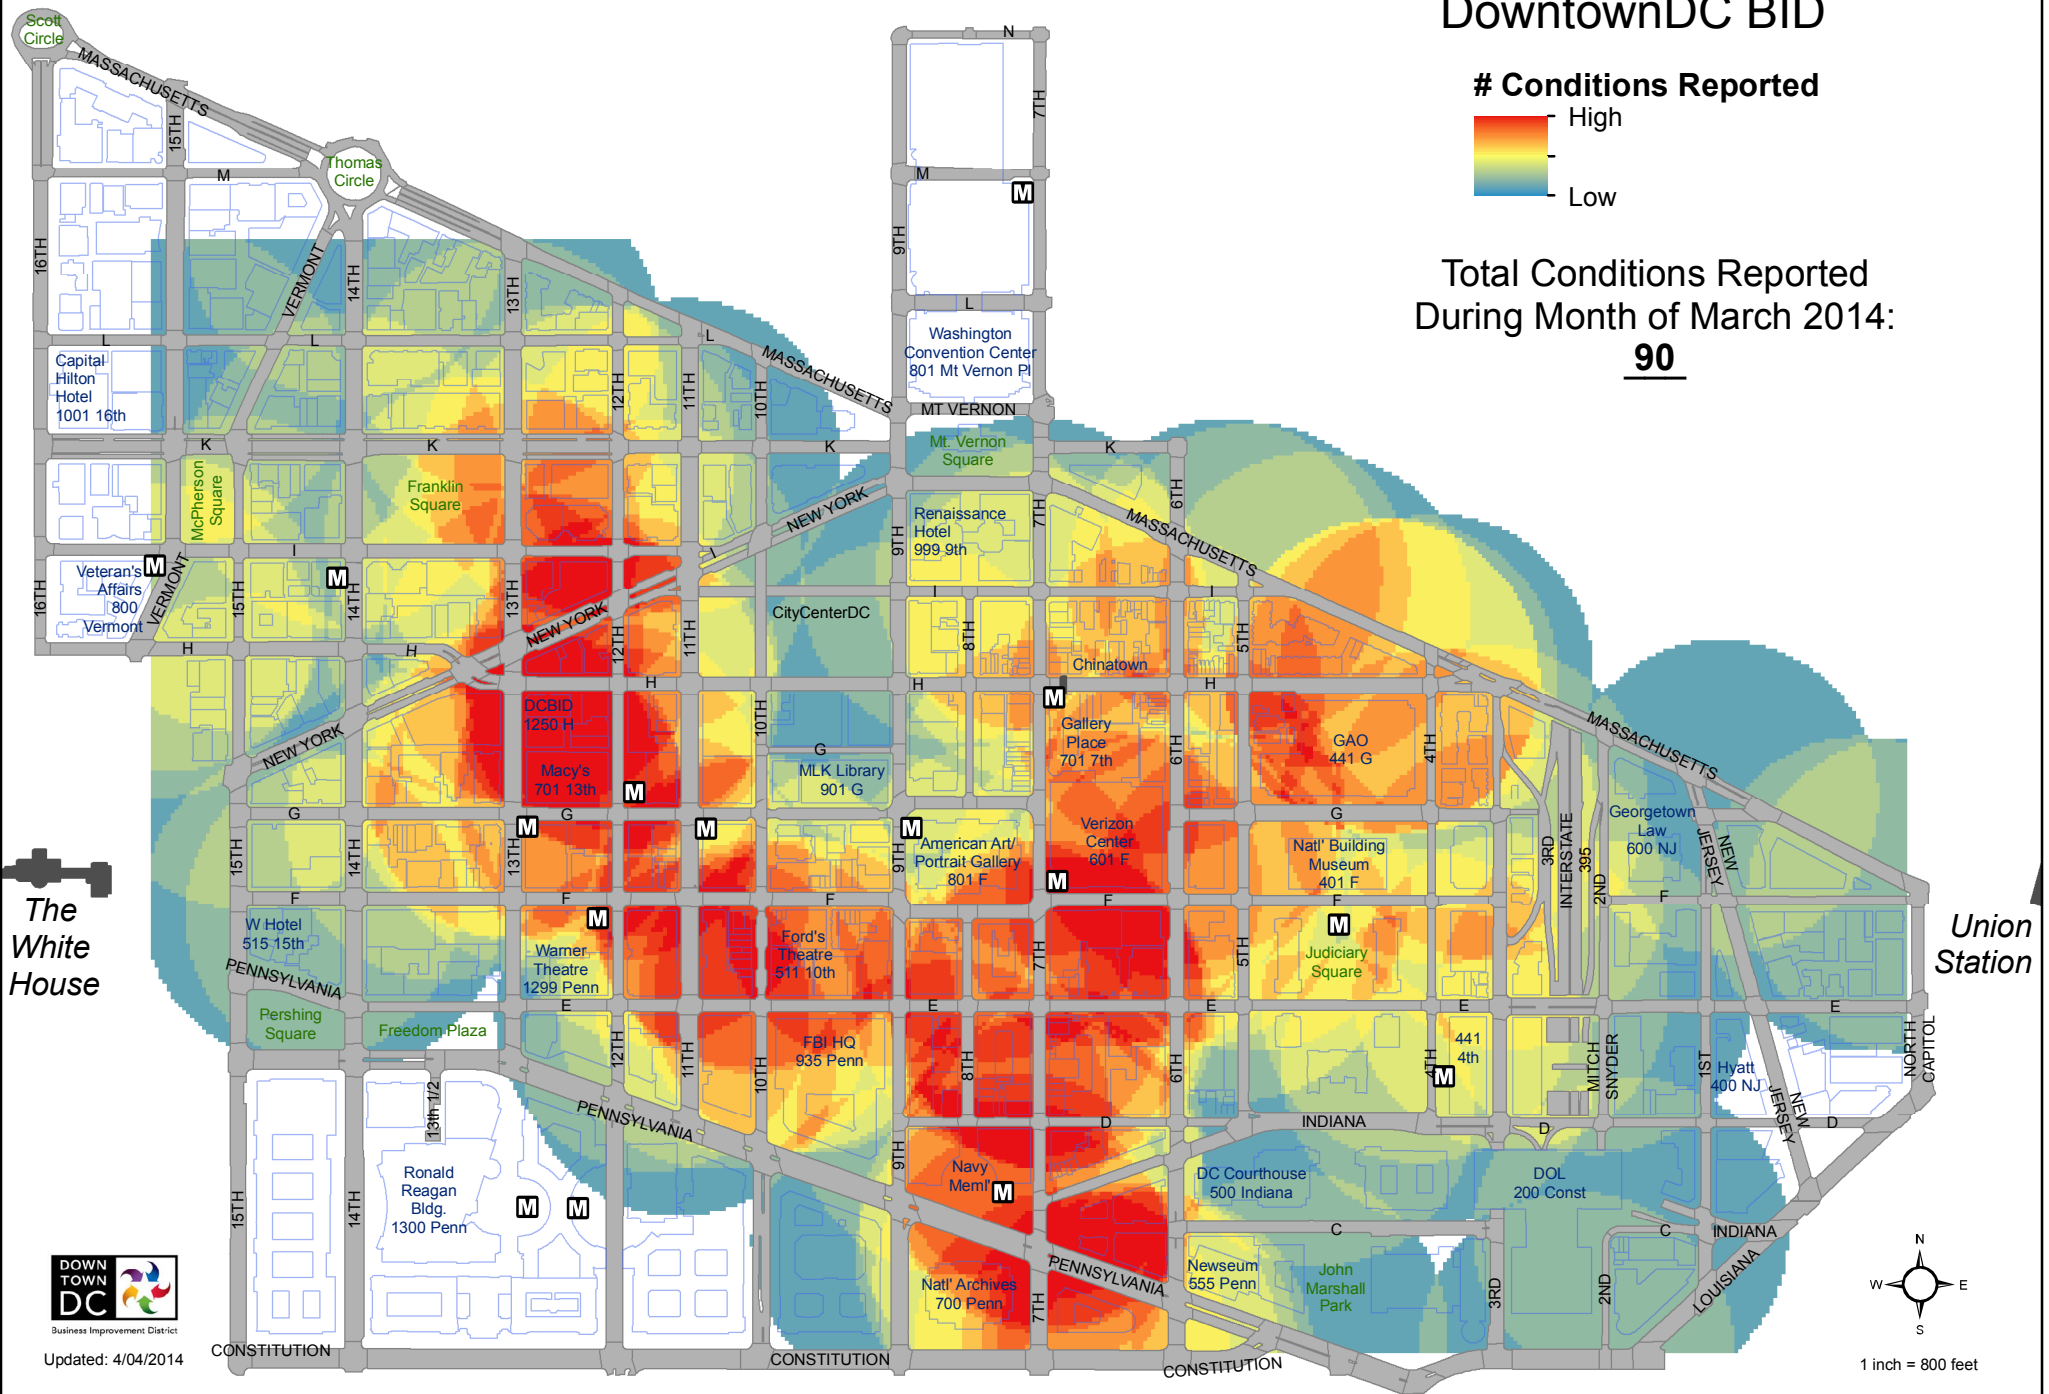

March 2014 Conditions Reported Density Map DowntownDC BID

Conditions Reported

Total Conditions Reported
During Month of March 2014:
90

The White House

Union Station

Updated: 4/04/2014

1 inch = 800 feet