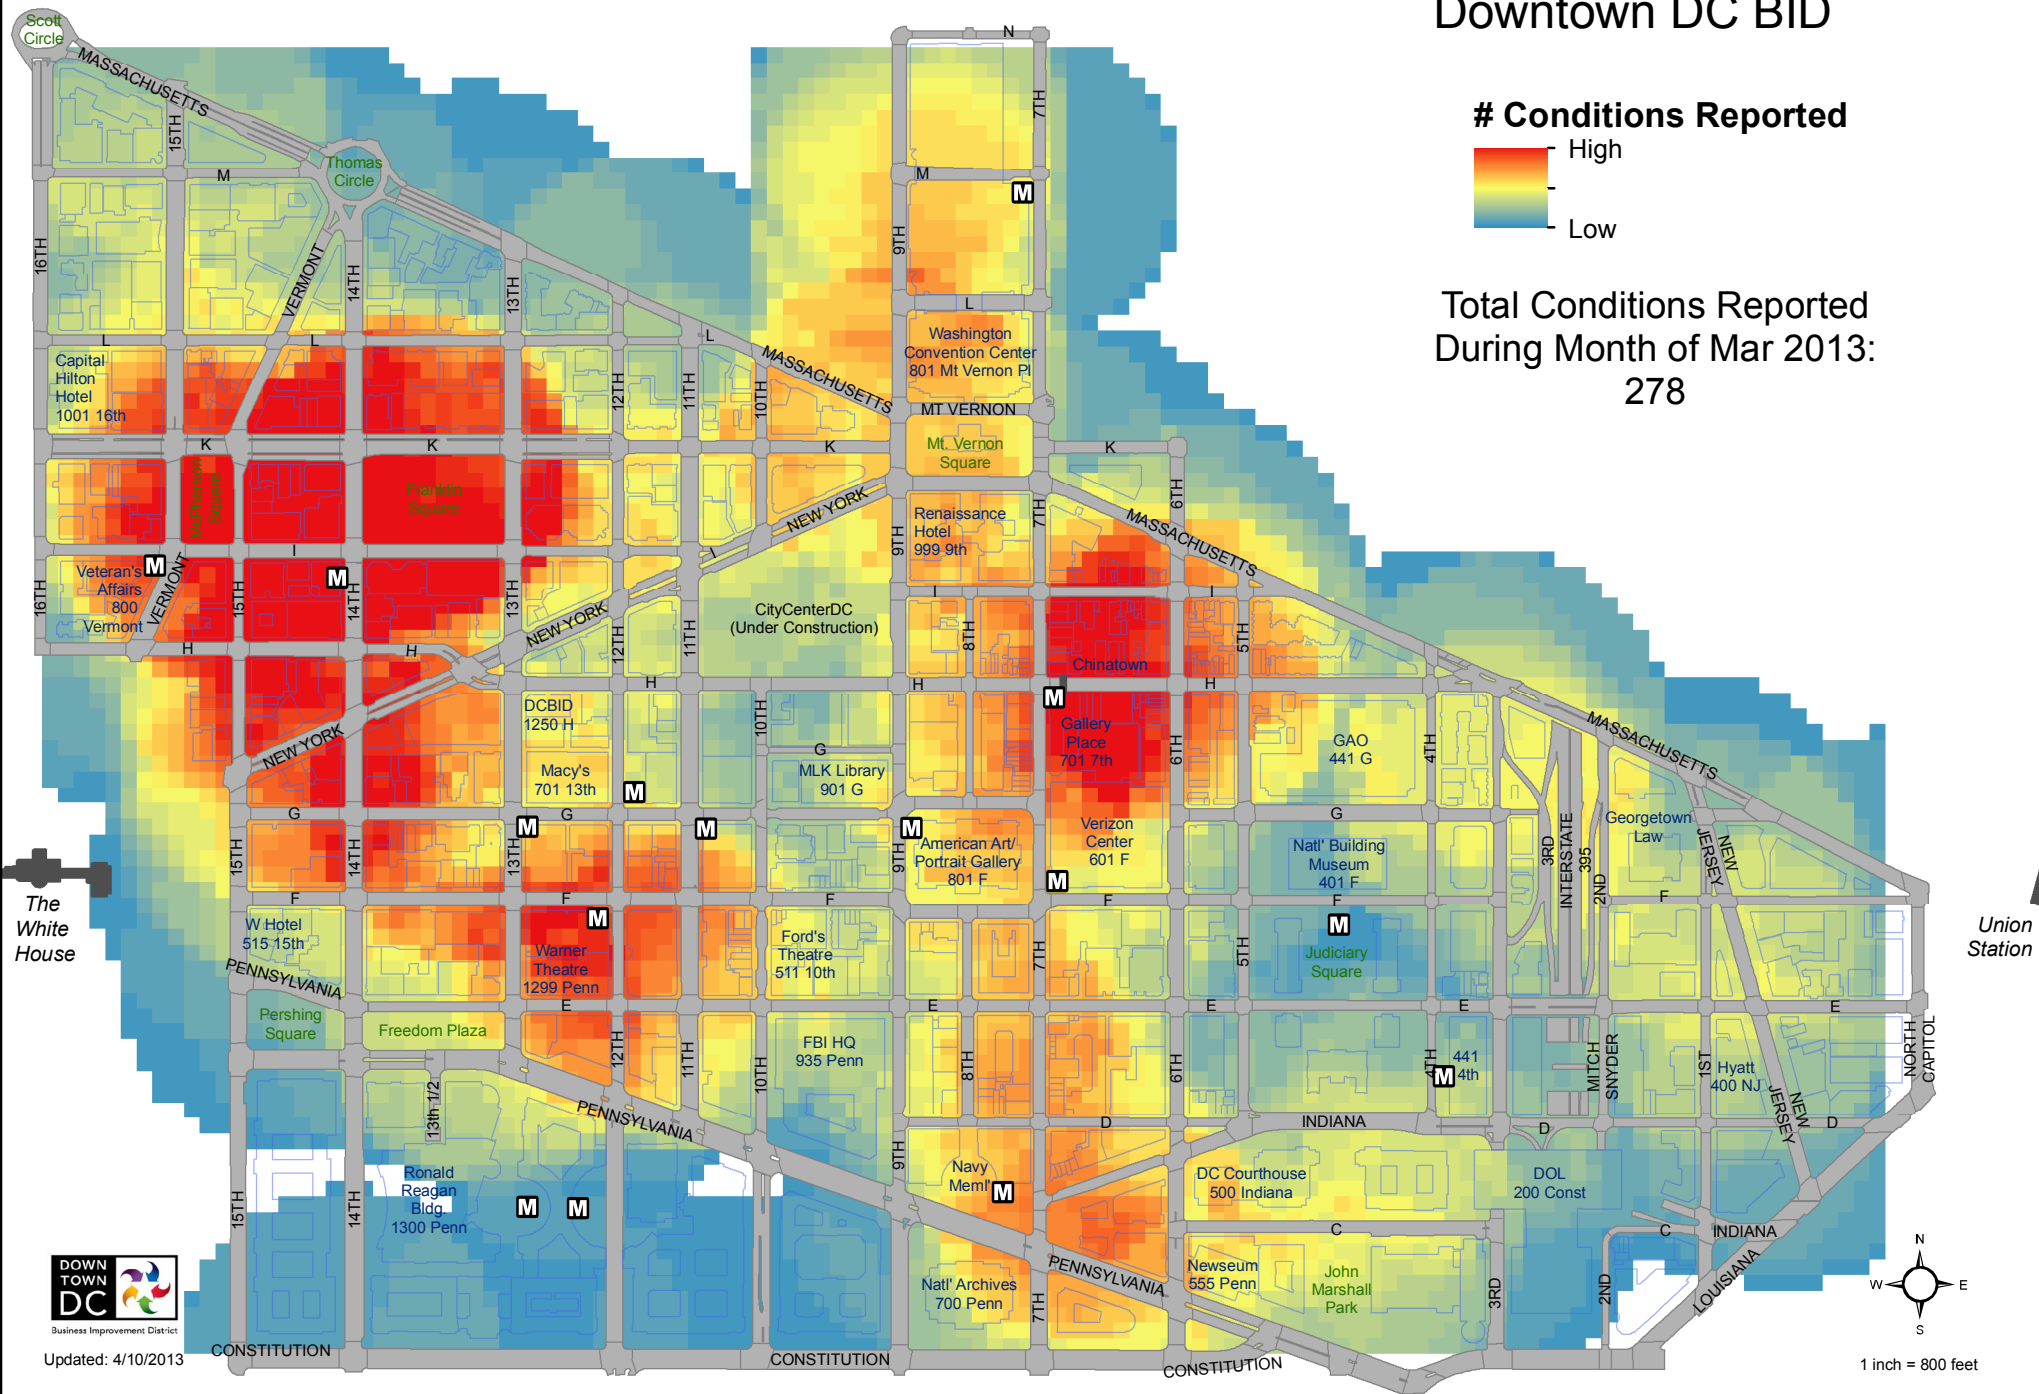

# March 2013 Conditions Reported Density Map Downtown DC BID

## # Conditions Reported

Total Conditions Reported  
During Month of Mar 2013:  
278

The White House

Union Station

Updated: 4/10/2013

1 inch = 800 feet