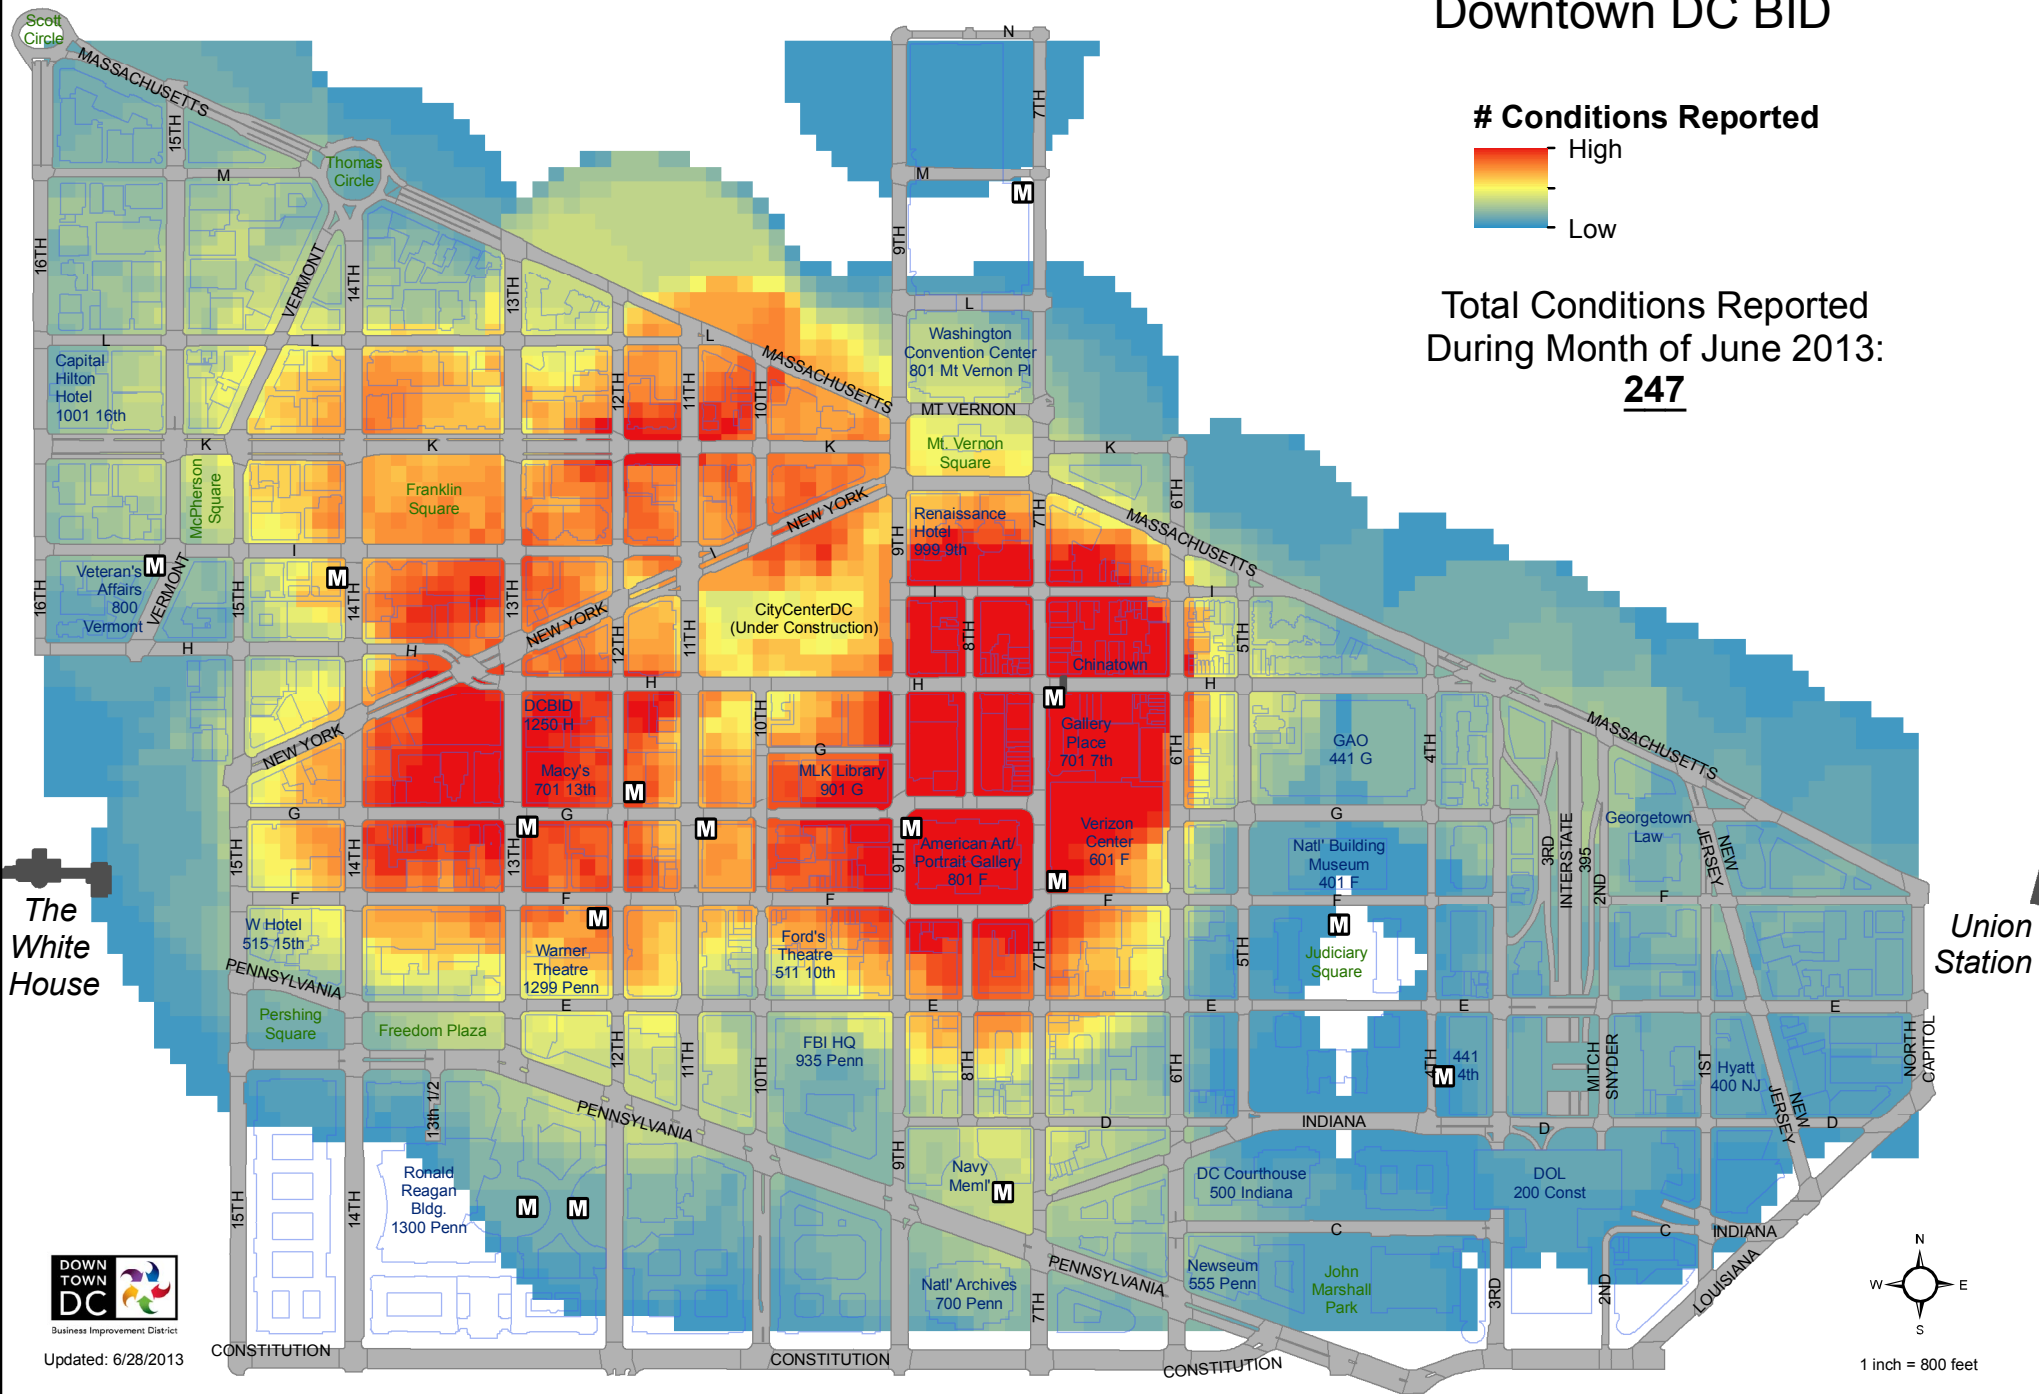

June 2013 Conditions Reported Density Map Downtown DC BID

Conditions Reported

Total Conditions Reported
During Month of June 2013:
247

The White House

Union Station

Updated: 6/28/2013

1 inch = 800 feet