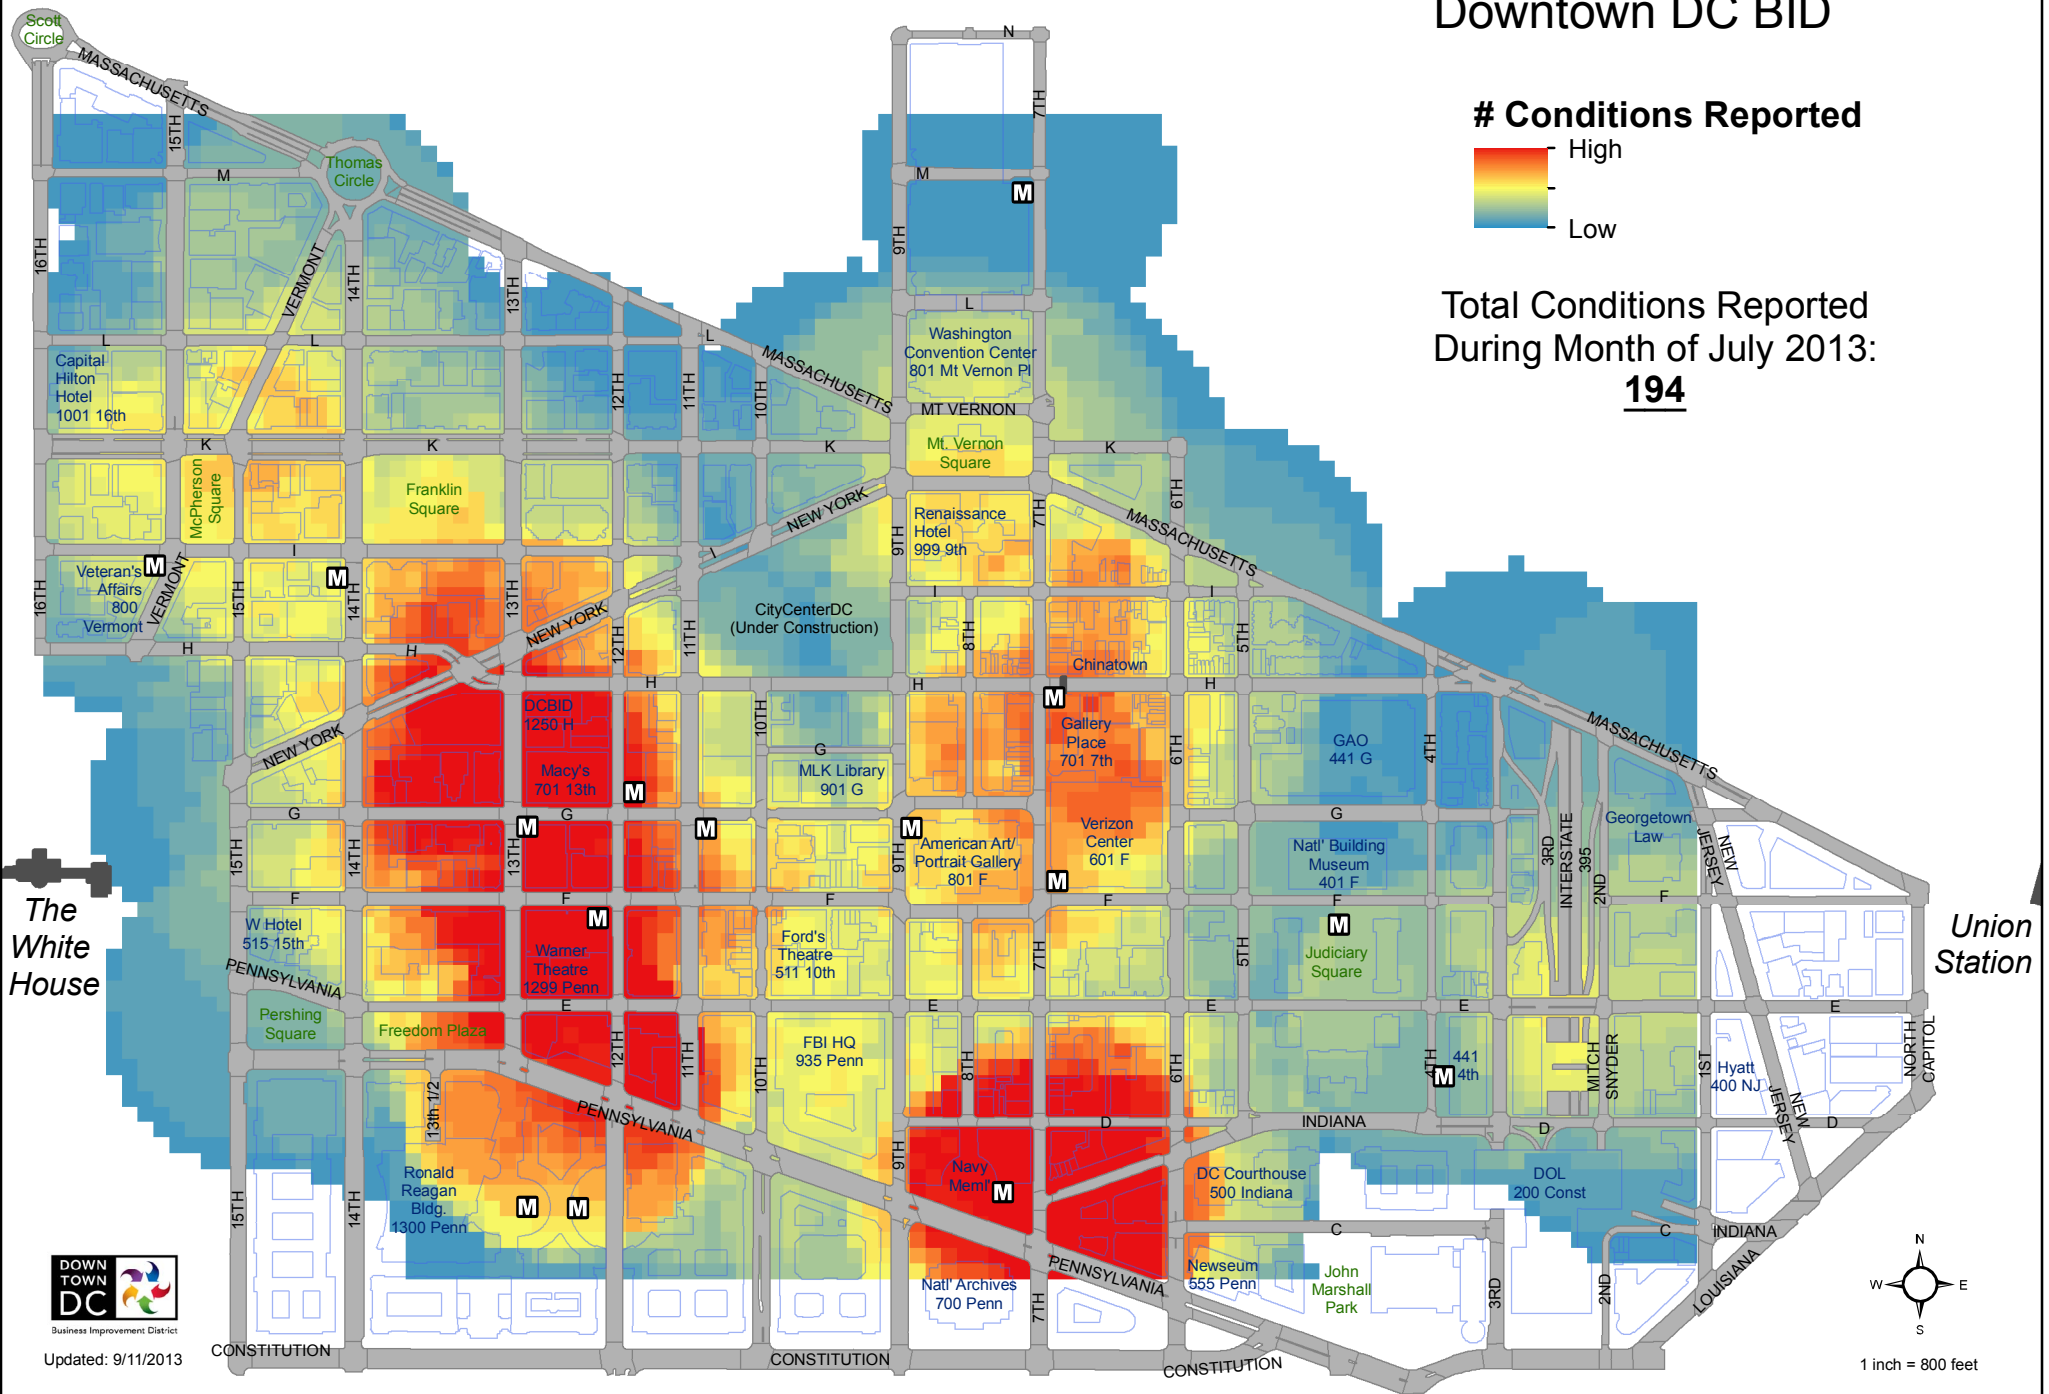

# July 2013 Conditions Reported Density Map Downtown DC BID

# Conditions Reported

Total Conditions Reported  
During Month of July 2013:  
**194**

The White House

Union Station

Updated: 9/11/2013

1 inch = 800 feet