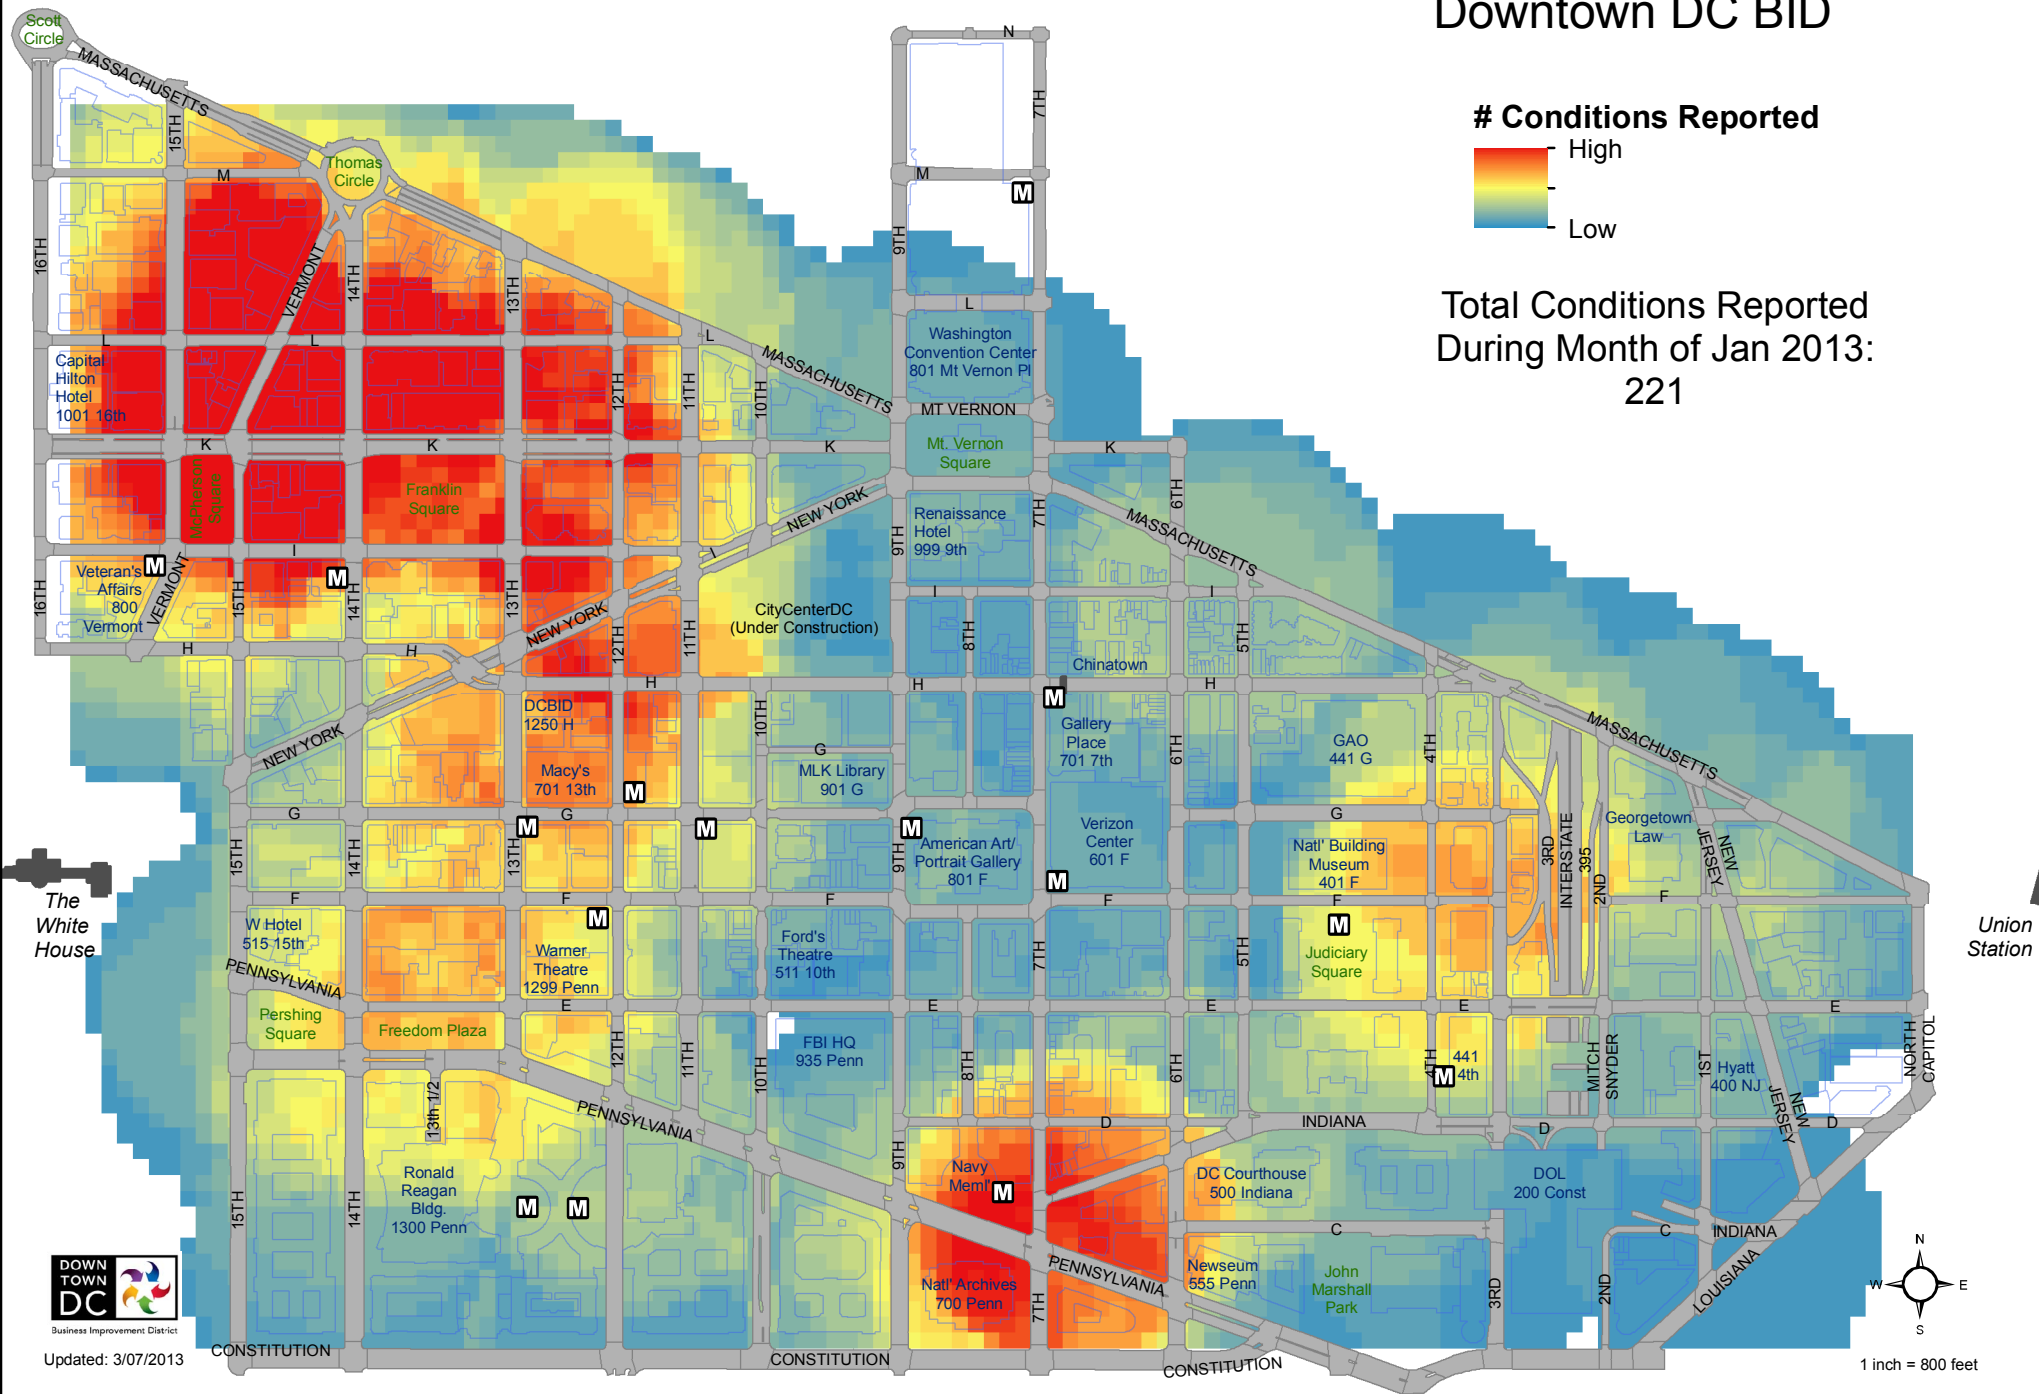

January 2013 Conditions Reported Density Map Downtown DC BID

Conditions Reported

Total Conditions Reported
During Month of Jan 2013:
221

Updated: 3/07/2013

1 inch = 800 feet