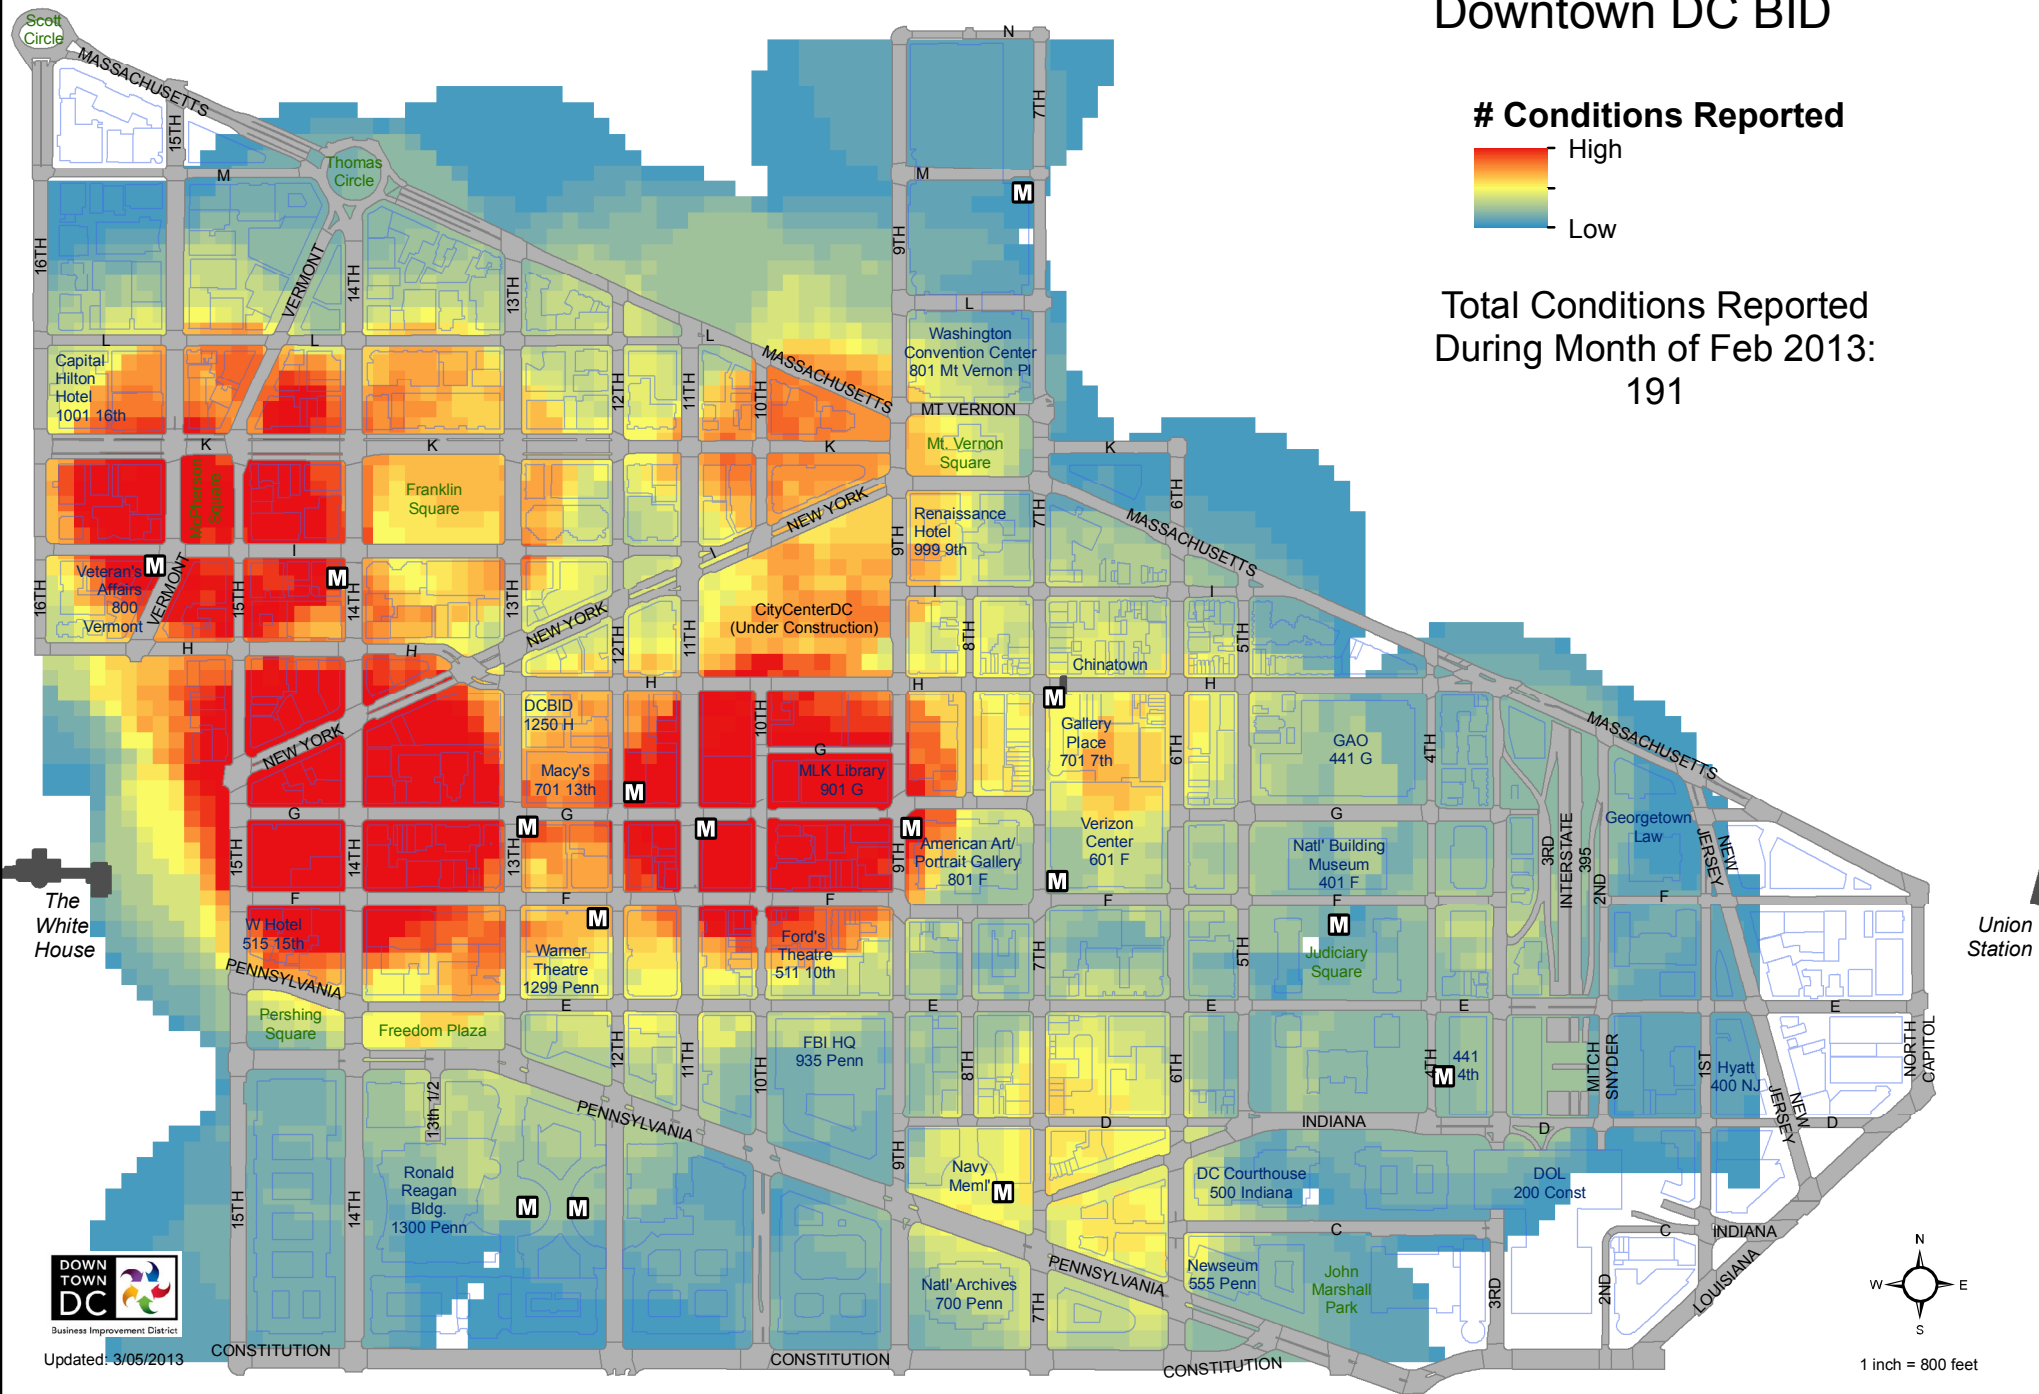

February 2013 Conditions Reported Density Map Downtown DC BID

Conditions Reported

Total Conditions Reported
During Month of Feb 2013:
191

Updated: 3/05/2013

1 inch = 800 feet