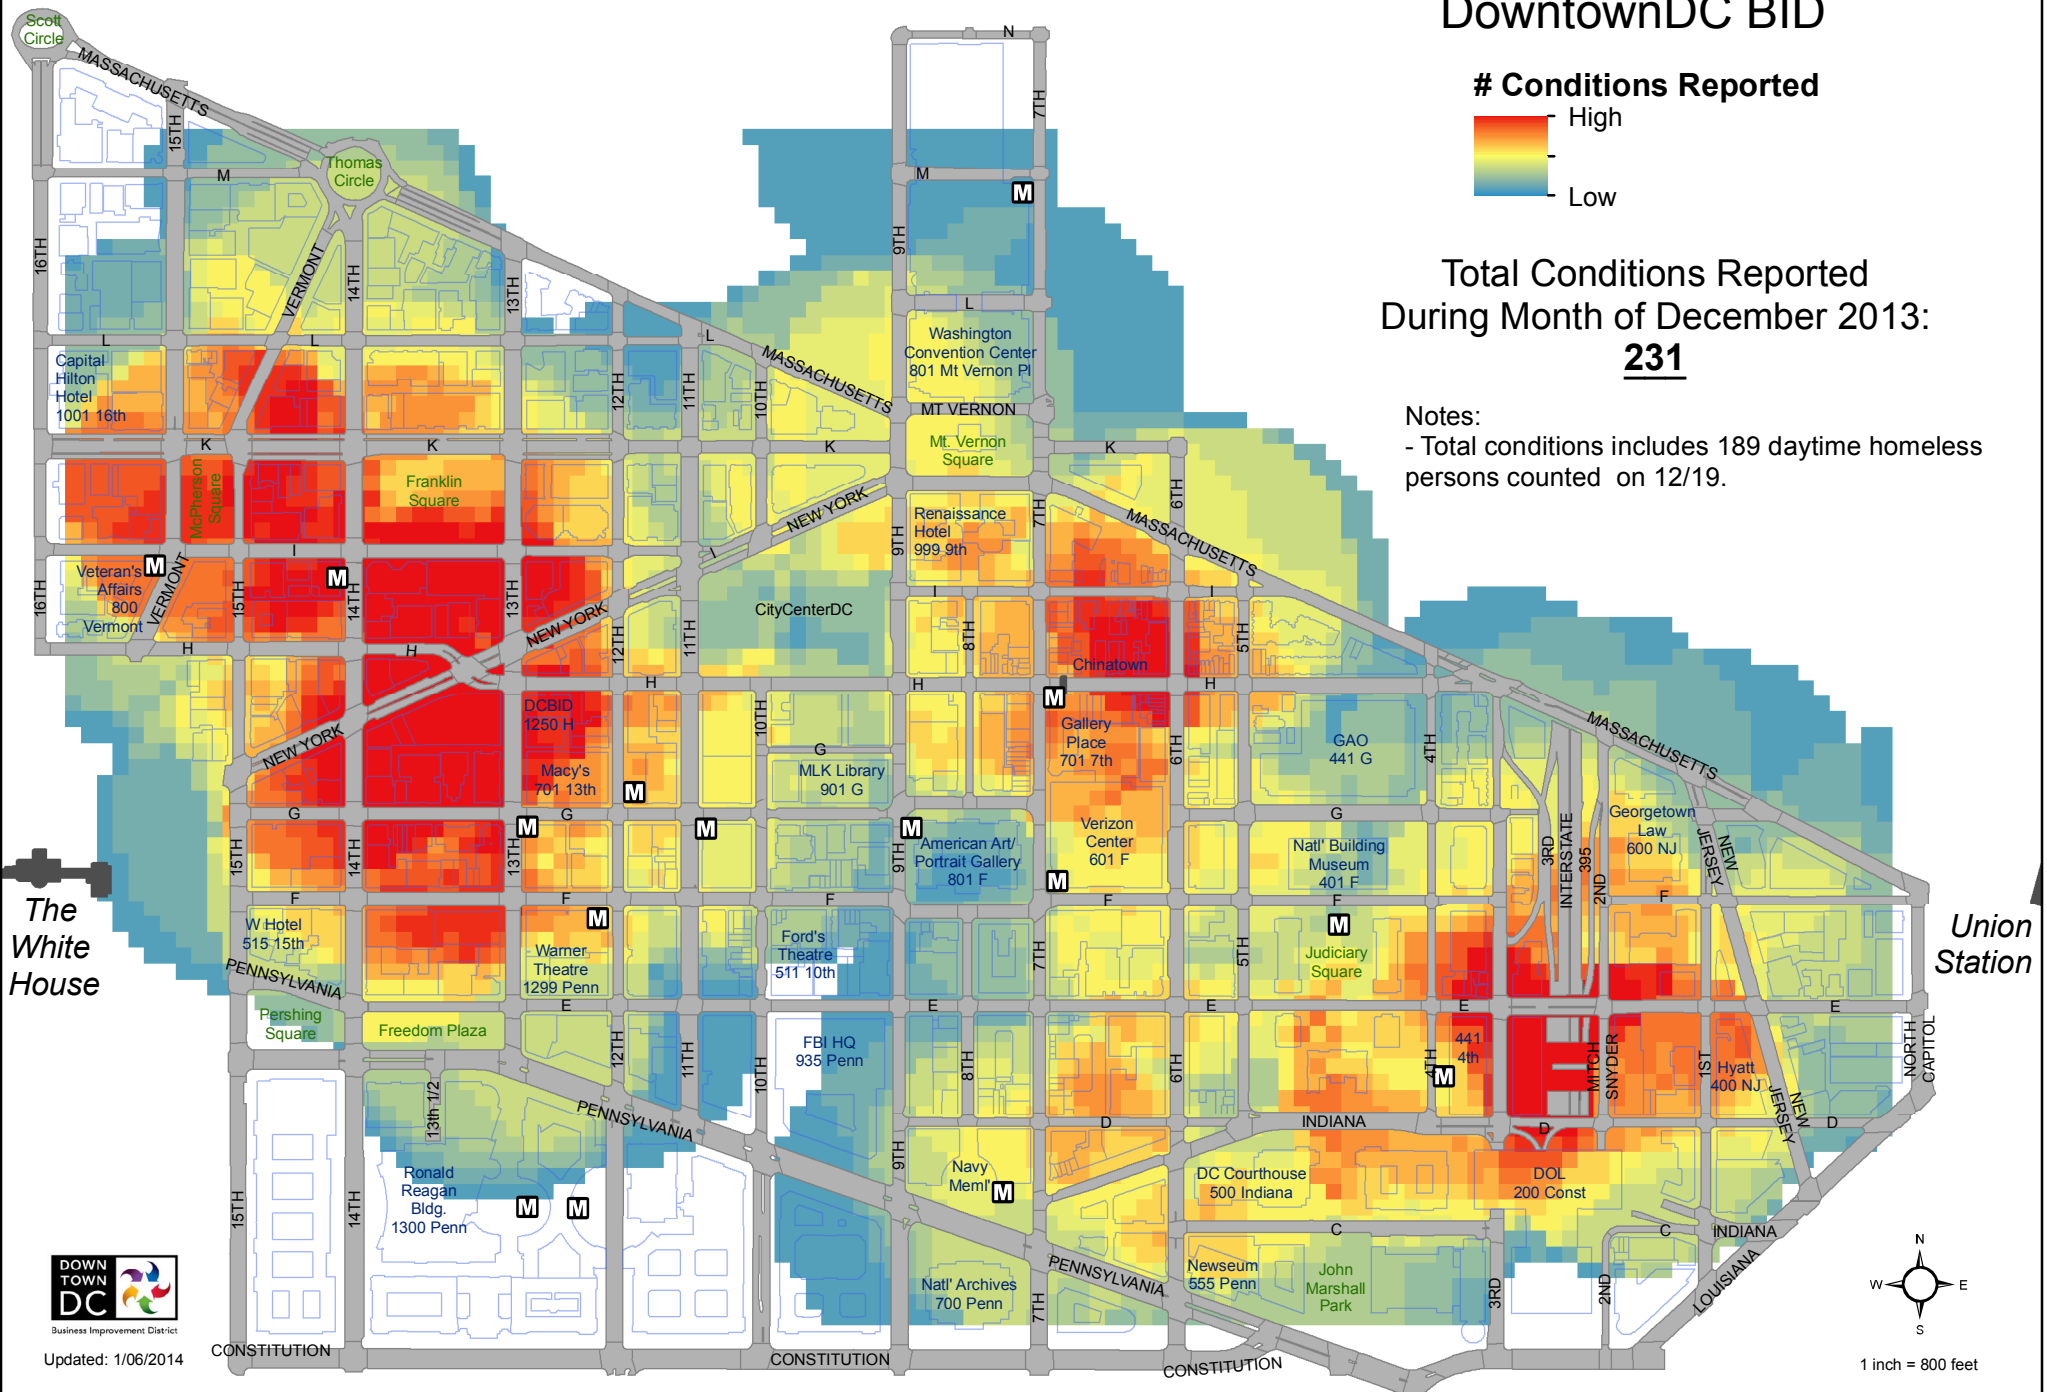

December 2013 Conditions Reported Density Map DowntownDC BID

Conditions Reported

Total Conditions Reported
During Month of December 2013:
231

Notes:

- Total conditions includes 189 daytime homeless persons counted on 12/19.

Updated: 1/06/2014

1 inch = 800 feet