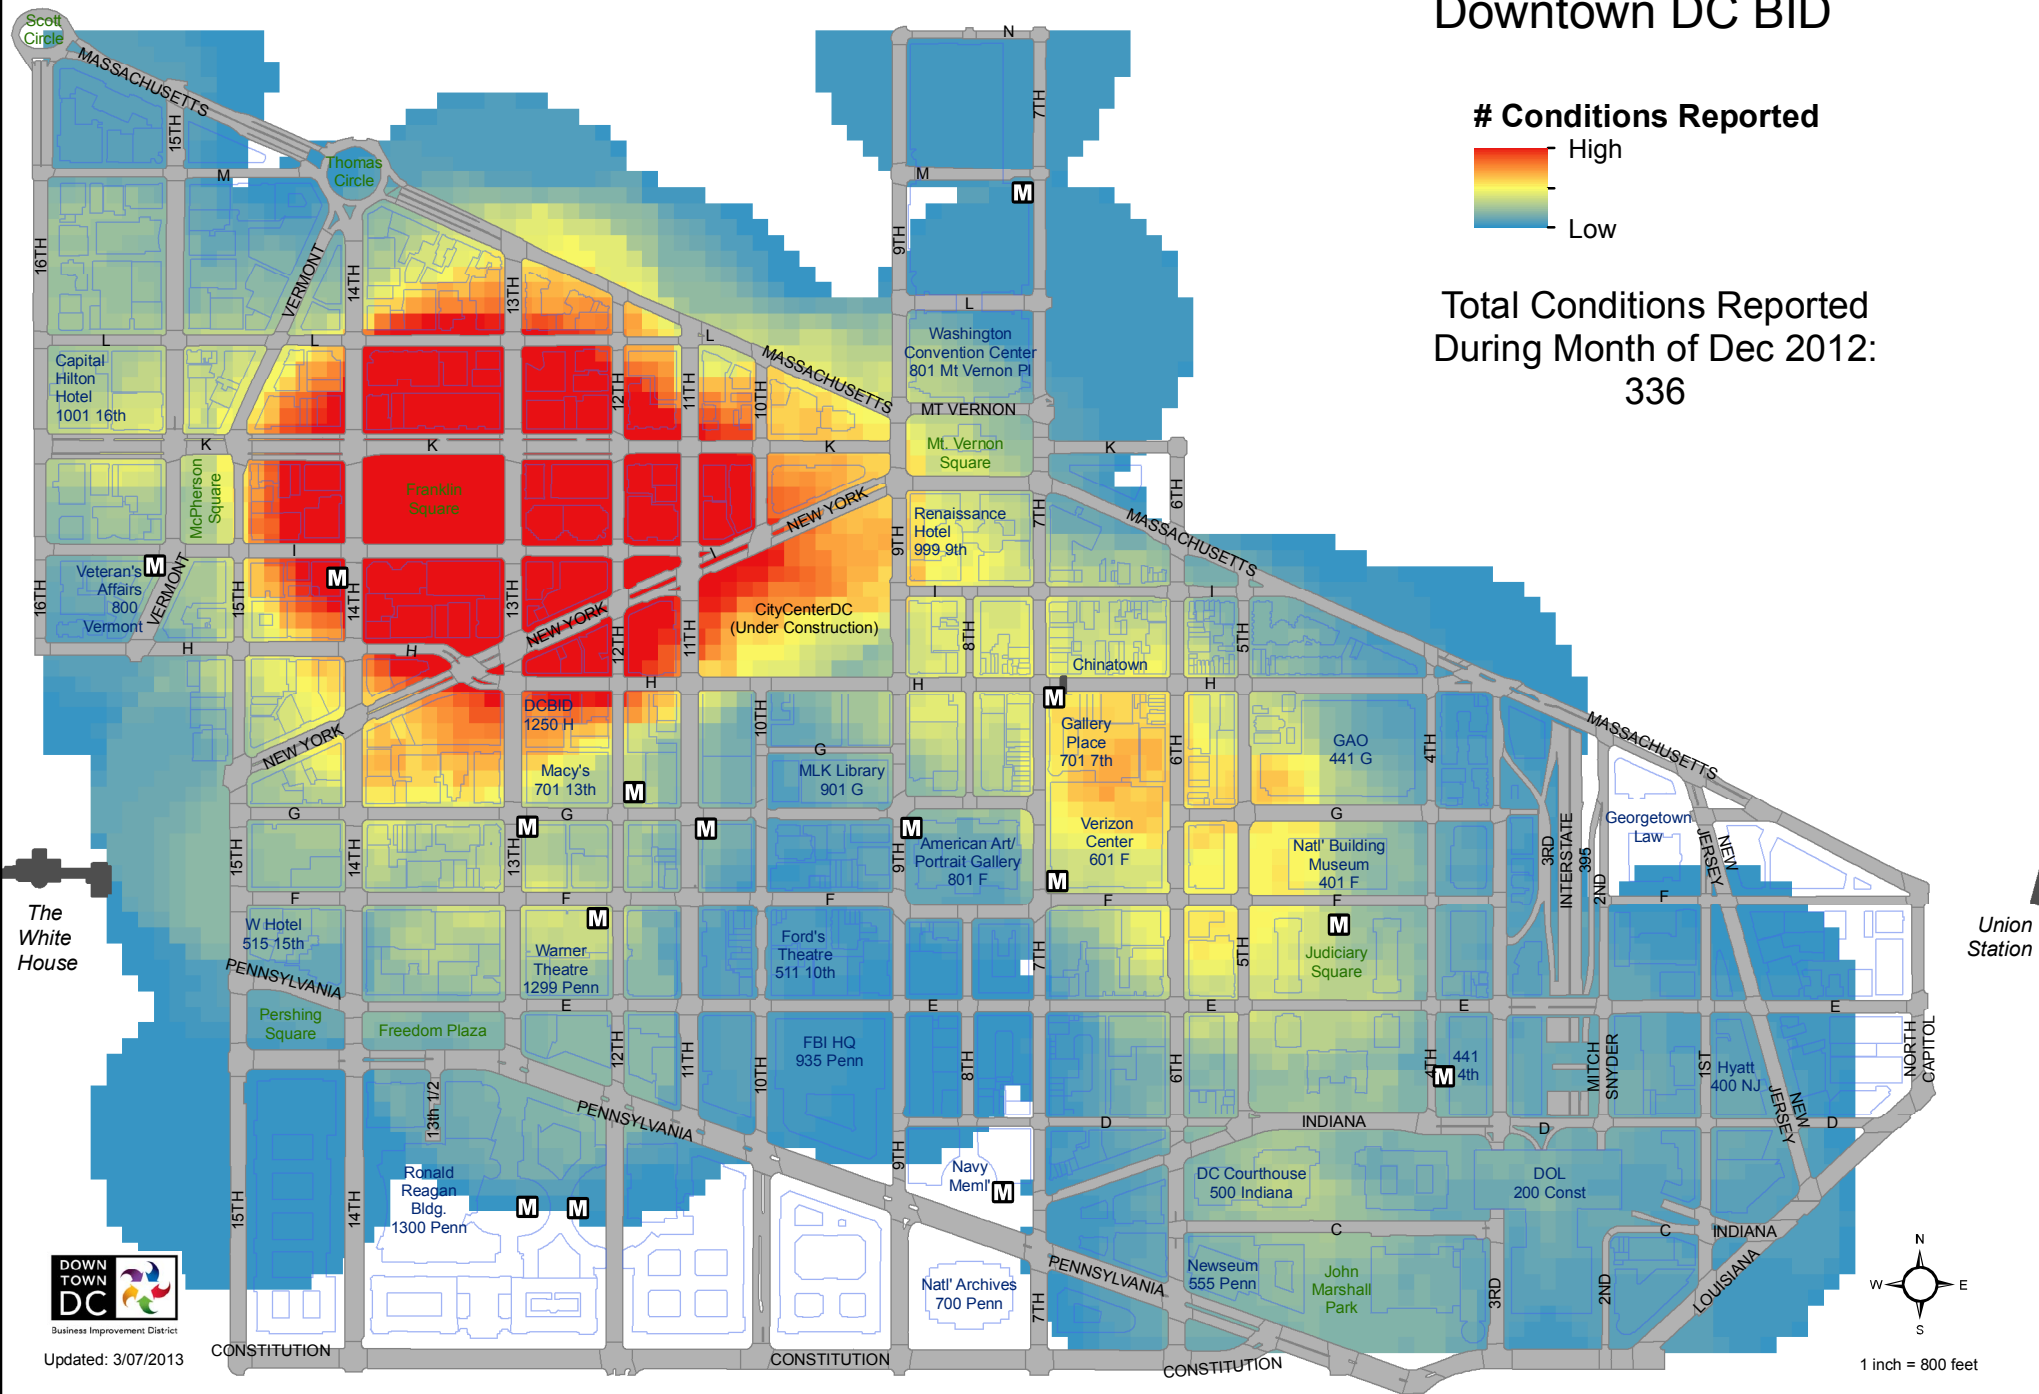

# December 2012 Conditions Reported Density Map Downtown DC BID

# Conditions Reported

Total Conditions Reported  
During Month of Dec 2012:  
336

Updated: 3/07/2013

1 inch = 800 feet