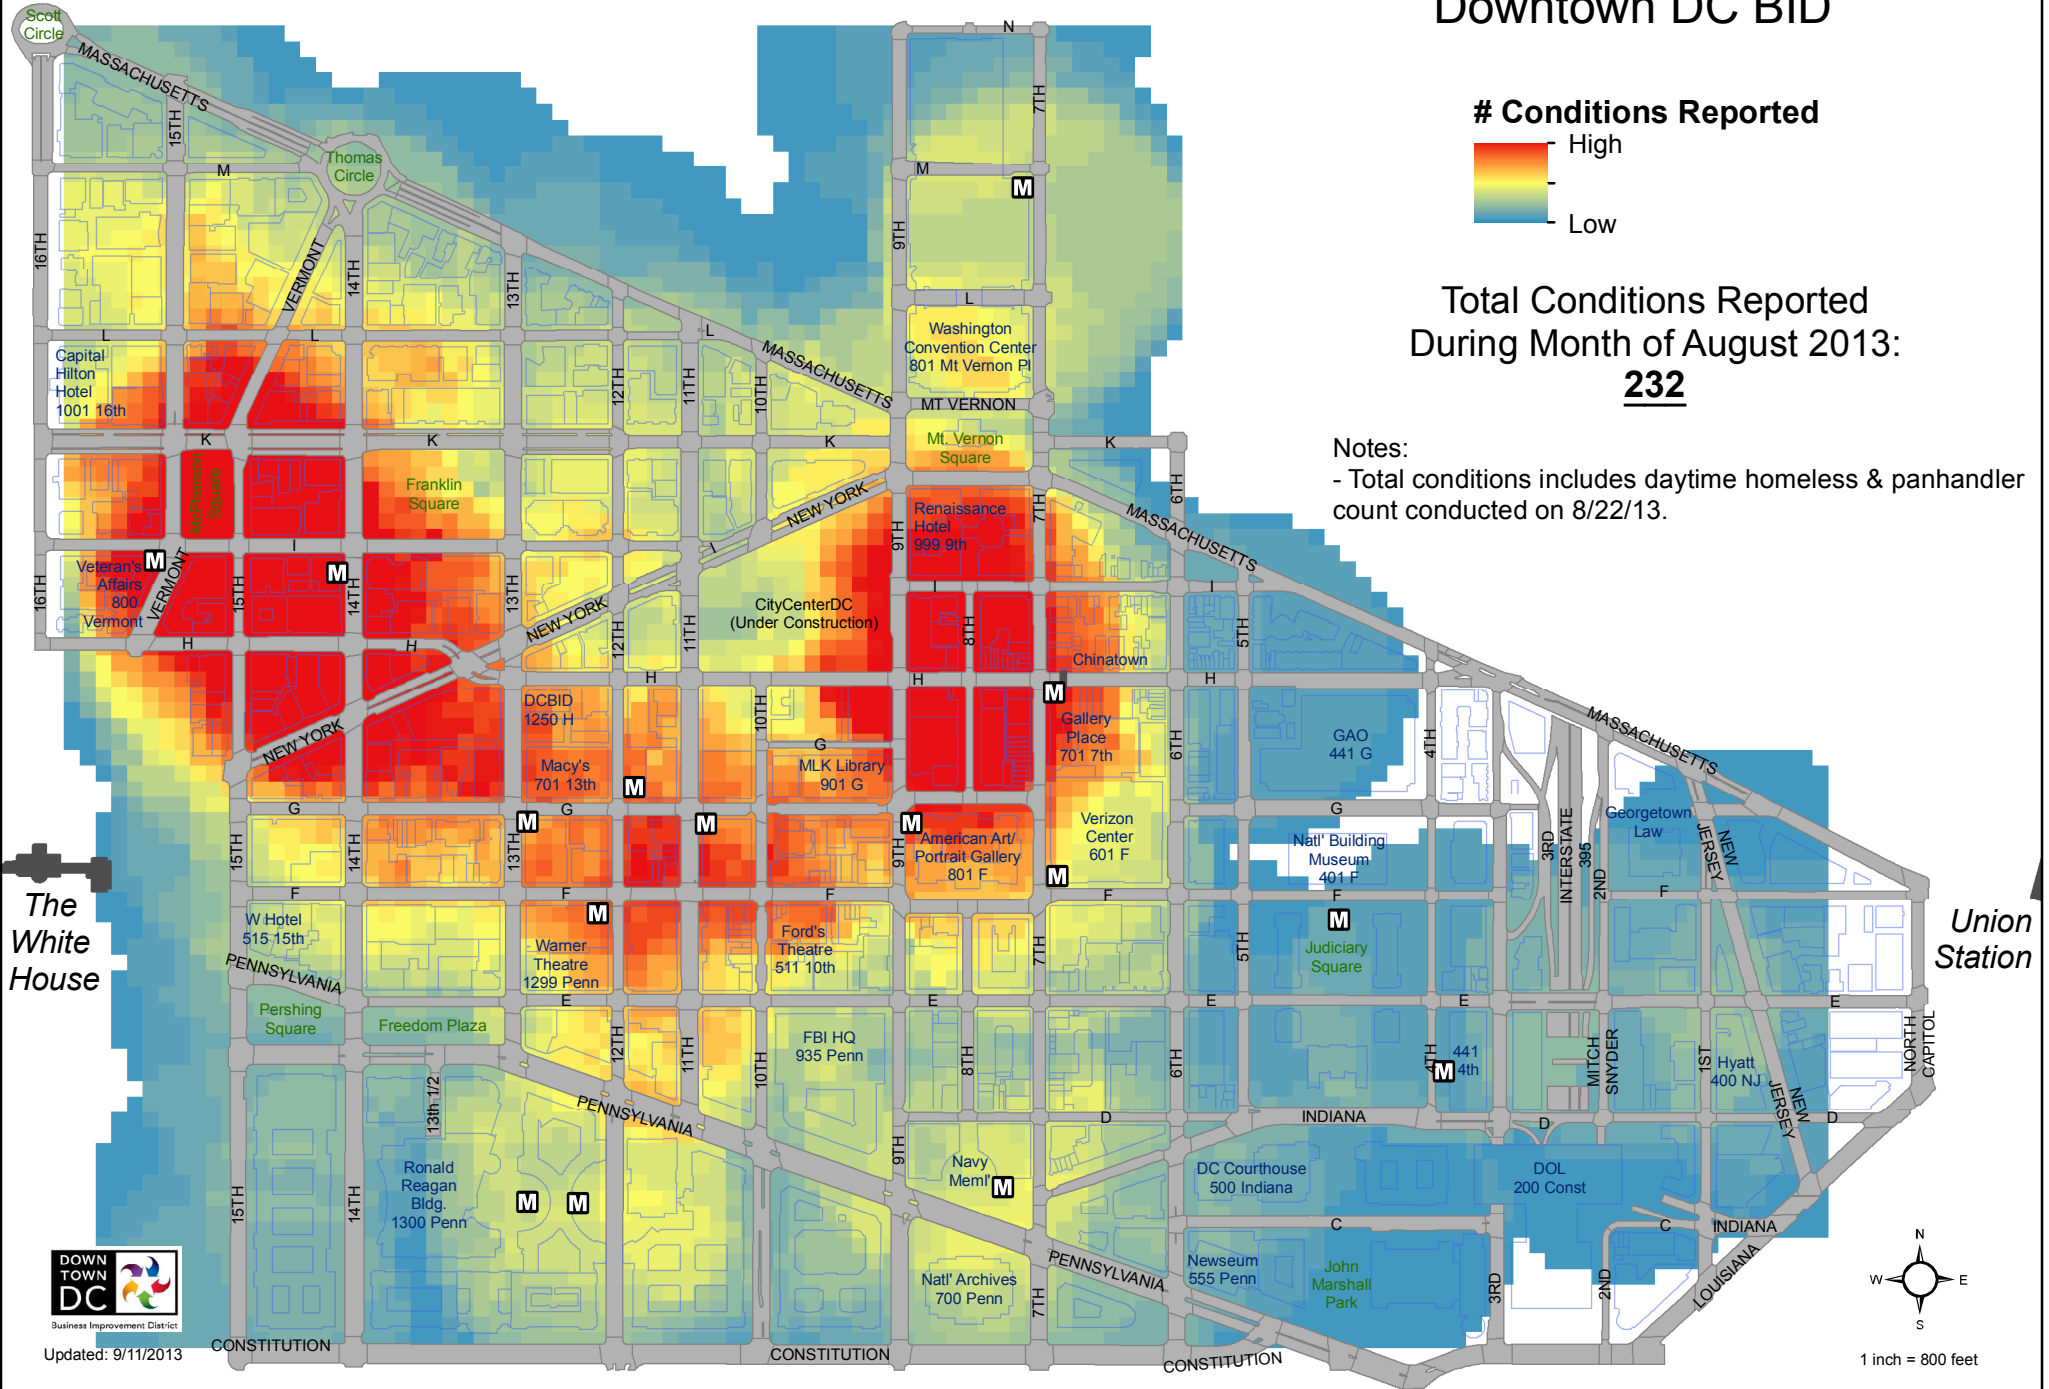

August 2013 Conditions Reported Density Map Downtown DC BID

Total Conditions Reported
During Month of August 2013:
232

Notes:
- Total conditions includes daytime homeless & panhandler count conducted on 8/22/13.

The White House

Union Station

Updated: 9/11/2013

1 inch = 800 feet