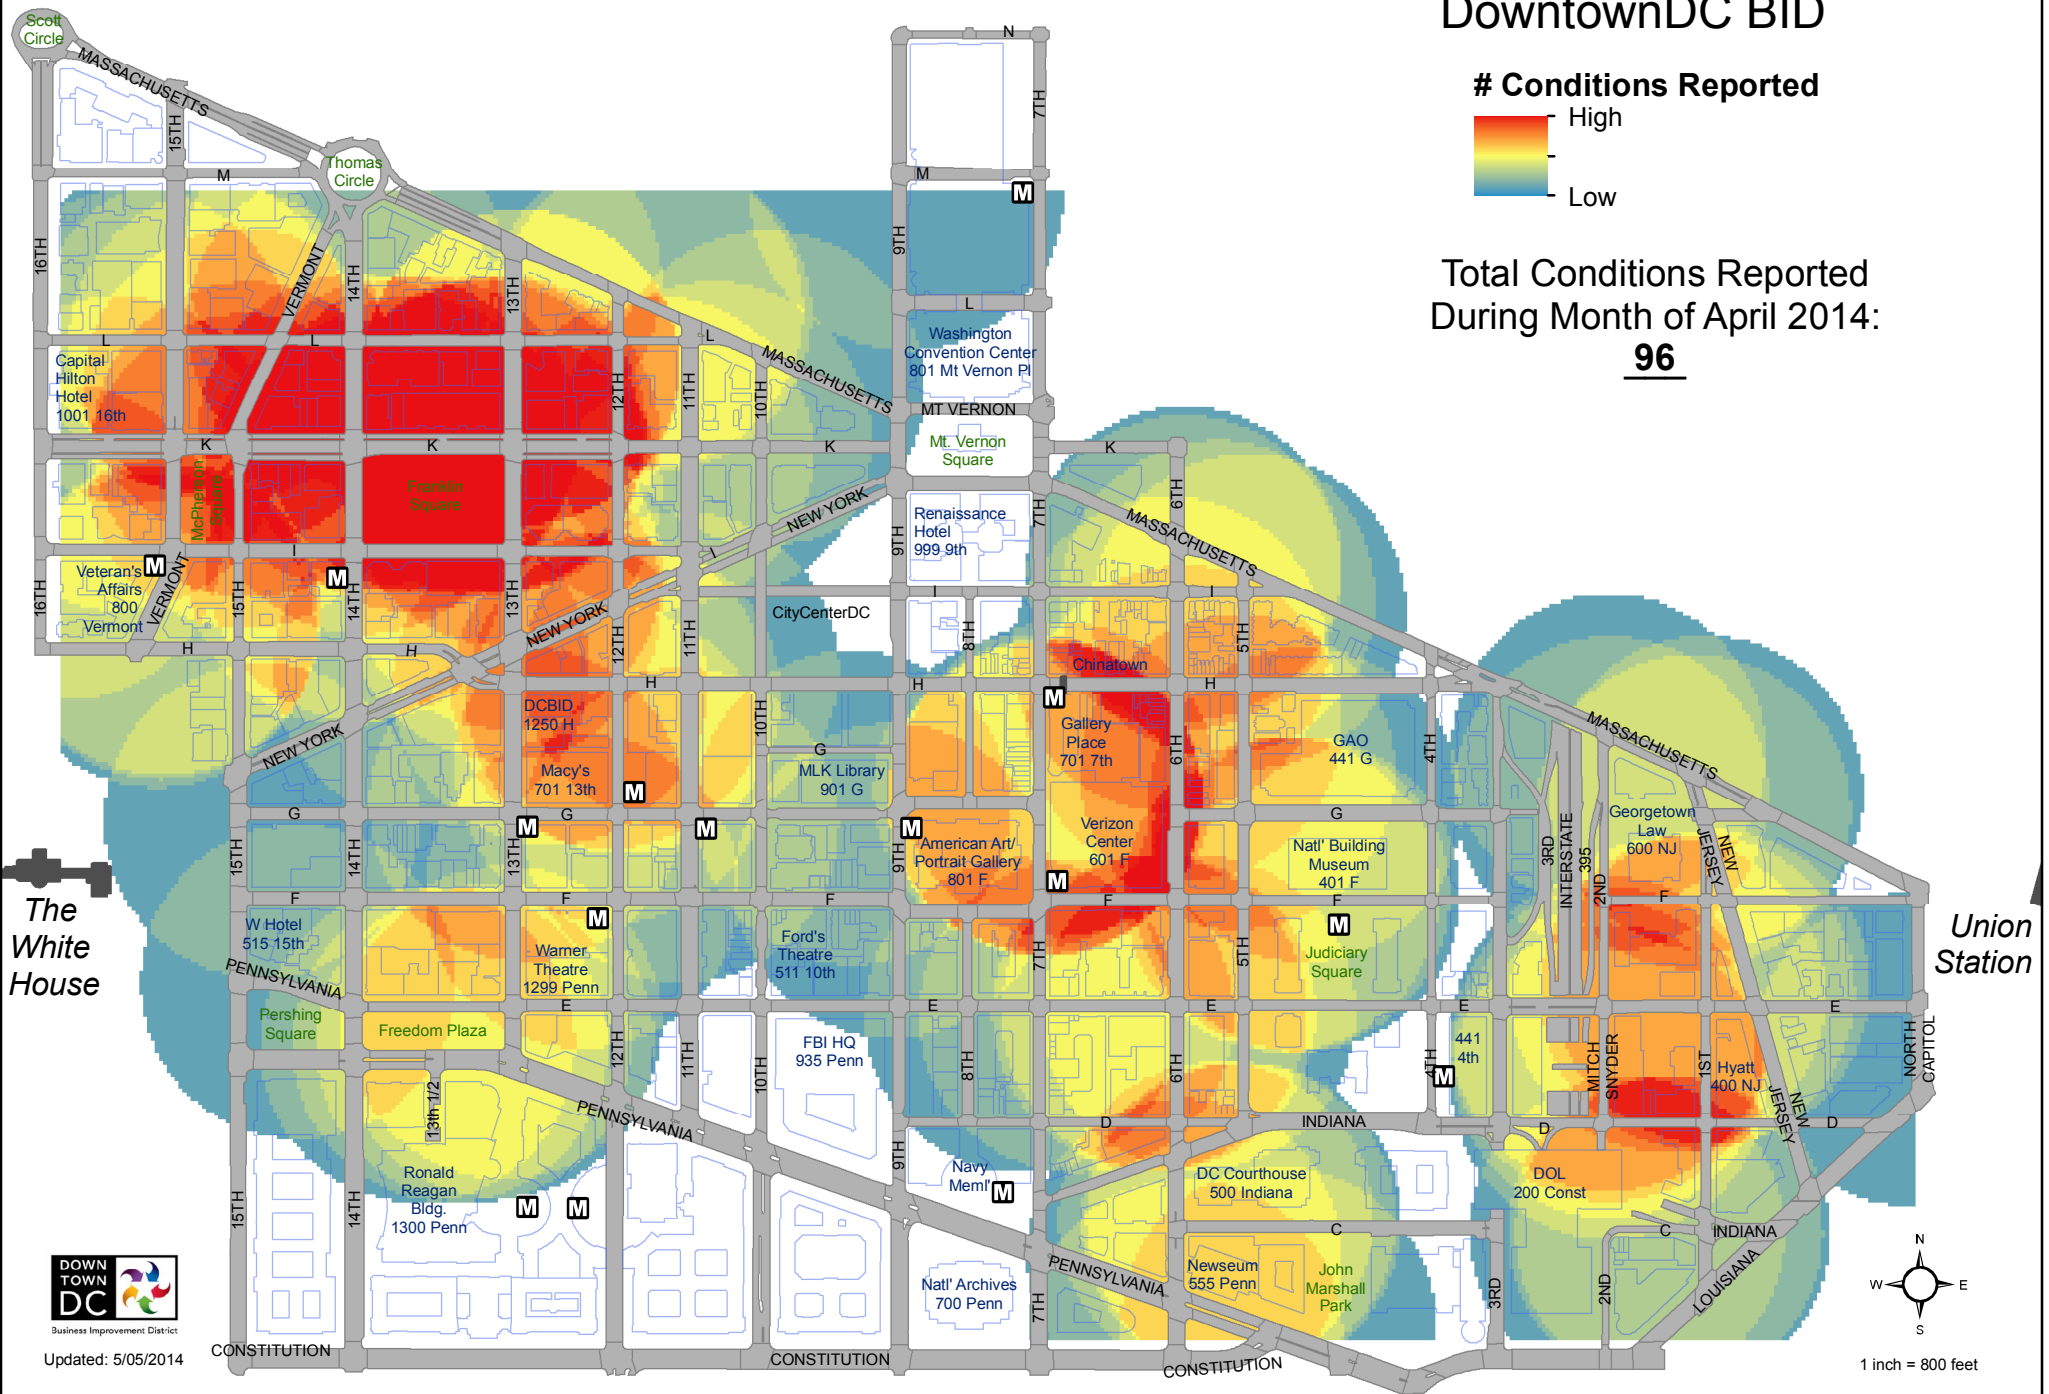

April 2014 Conditions Reported Density Map DowntownDC BID

Conditions Reported

Total Conditions Reported
During Month of April 2014:
96

The White House

Union Station

Updated: 5/05/2014

1 inch = 800 feet