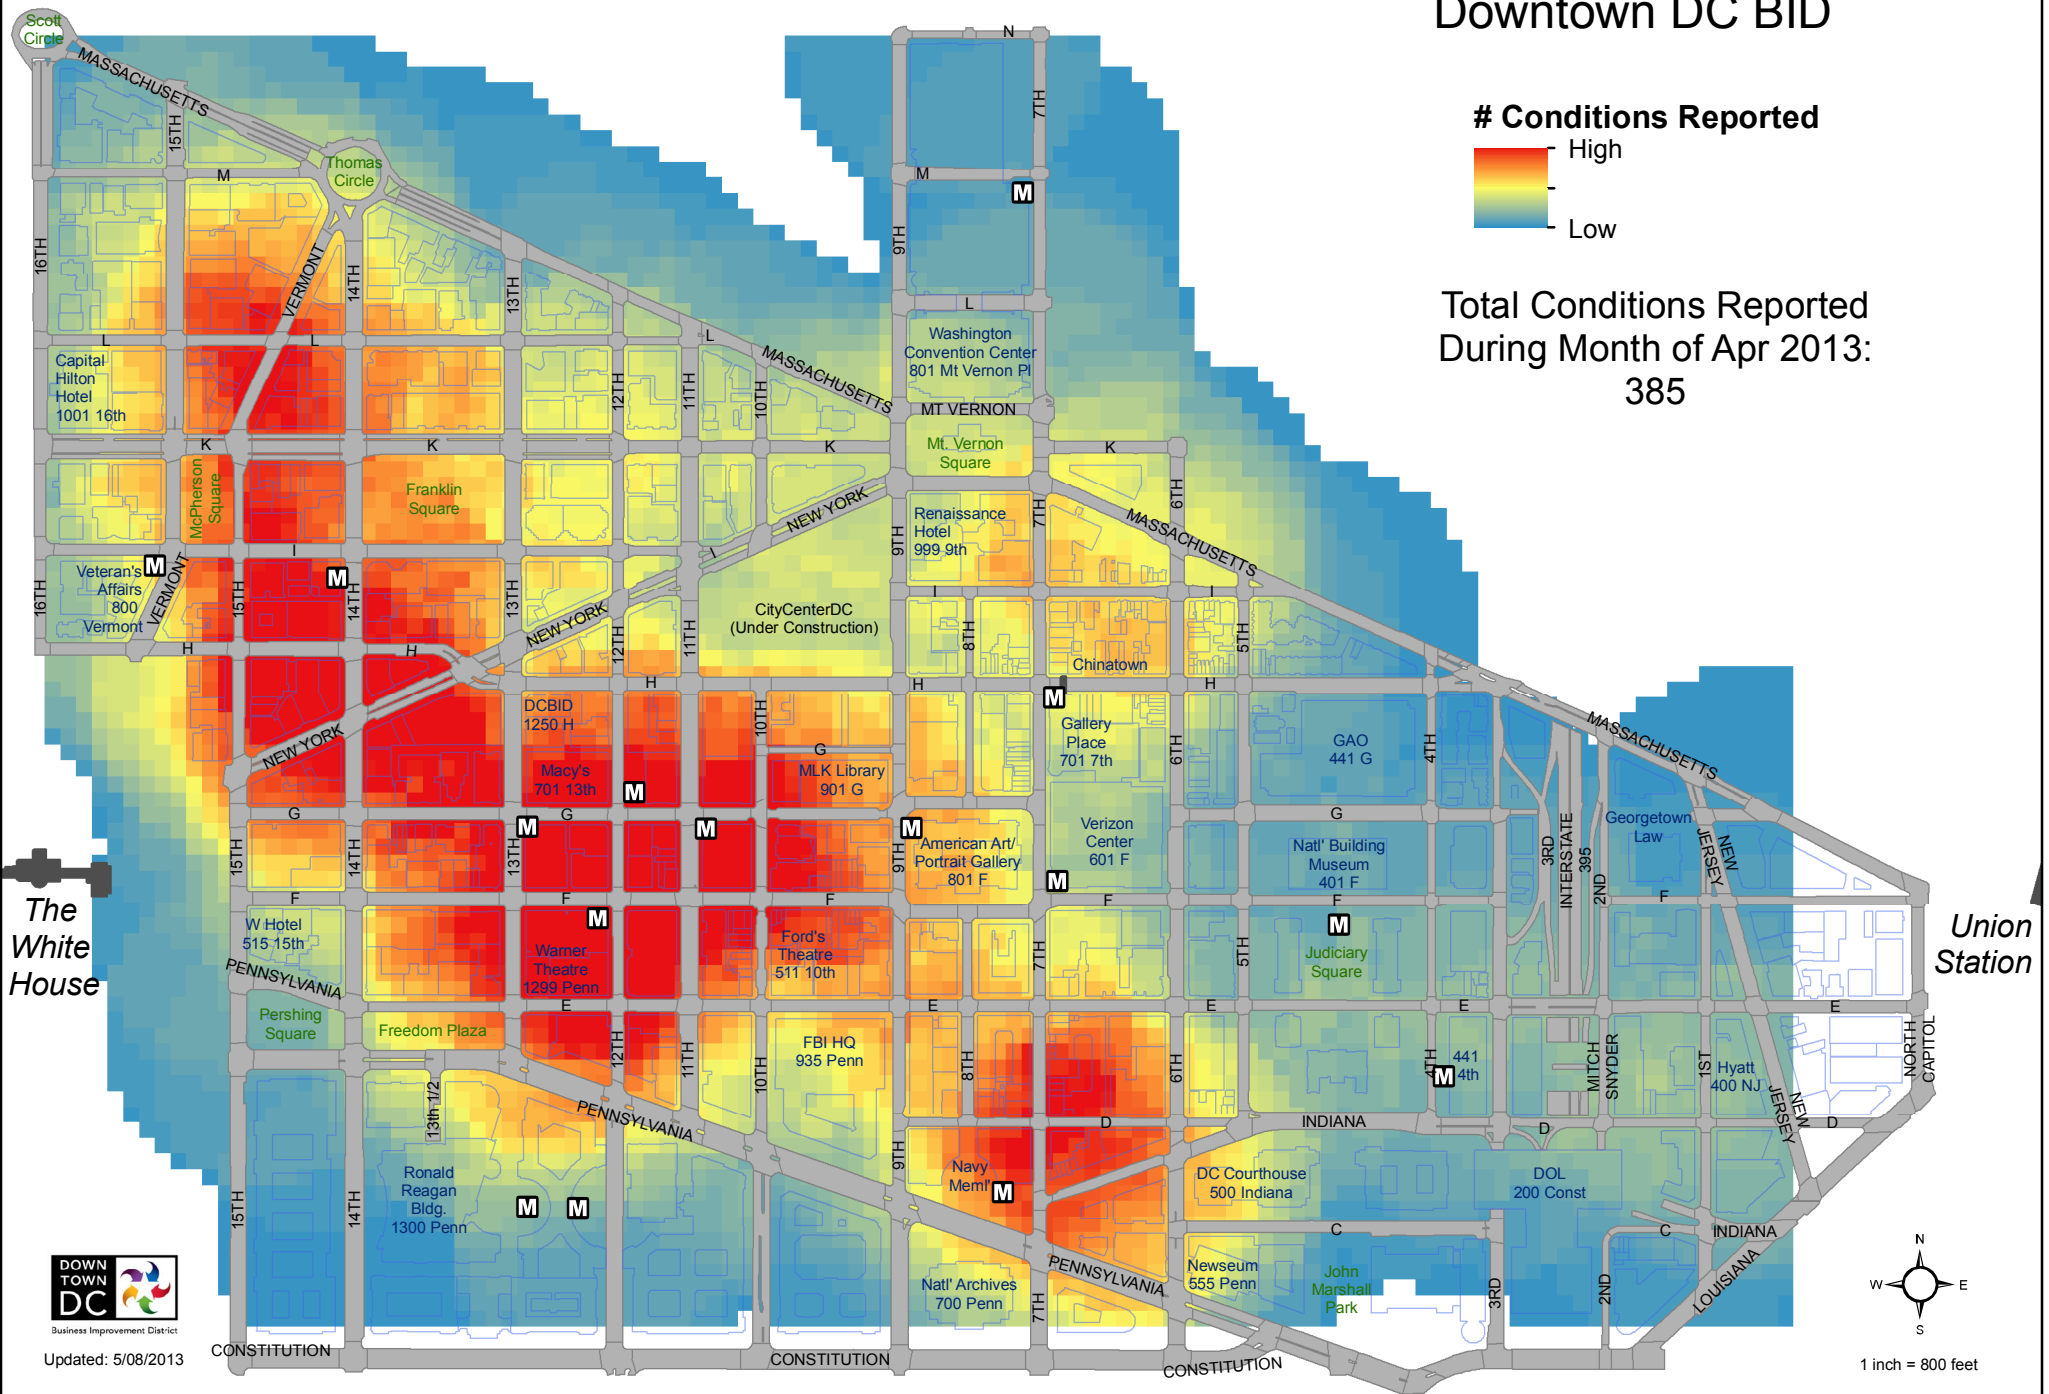

# April 2013 Conditions Reported Density Map Downtown DC BID

# Conditions Reported

Total Conditions Reported  
During Month of Apr 2013:  
385

Updated: 5/08/2013

1 inch = 800 feet