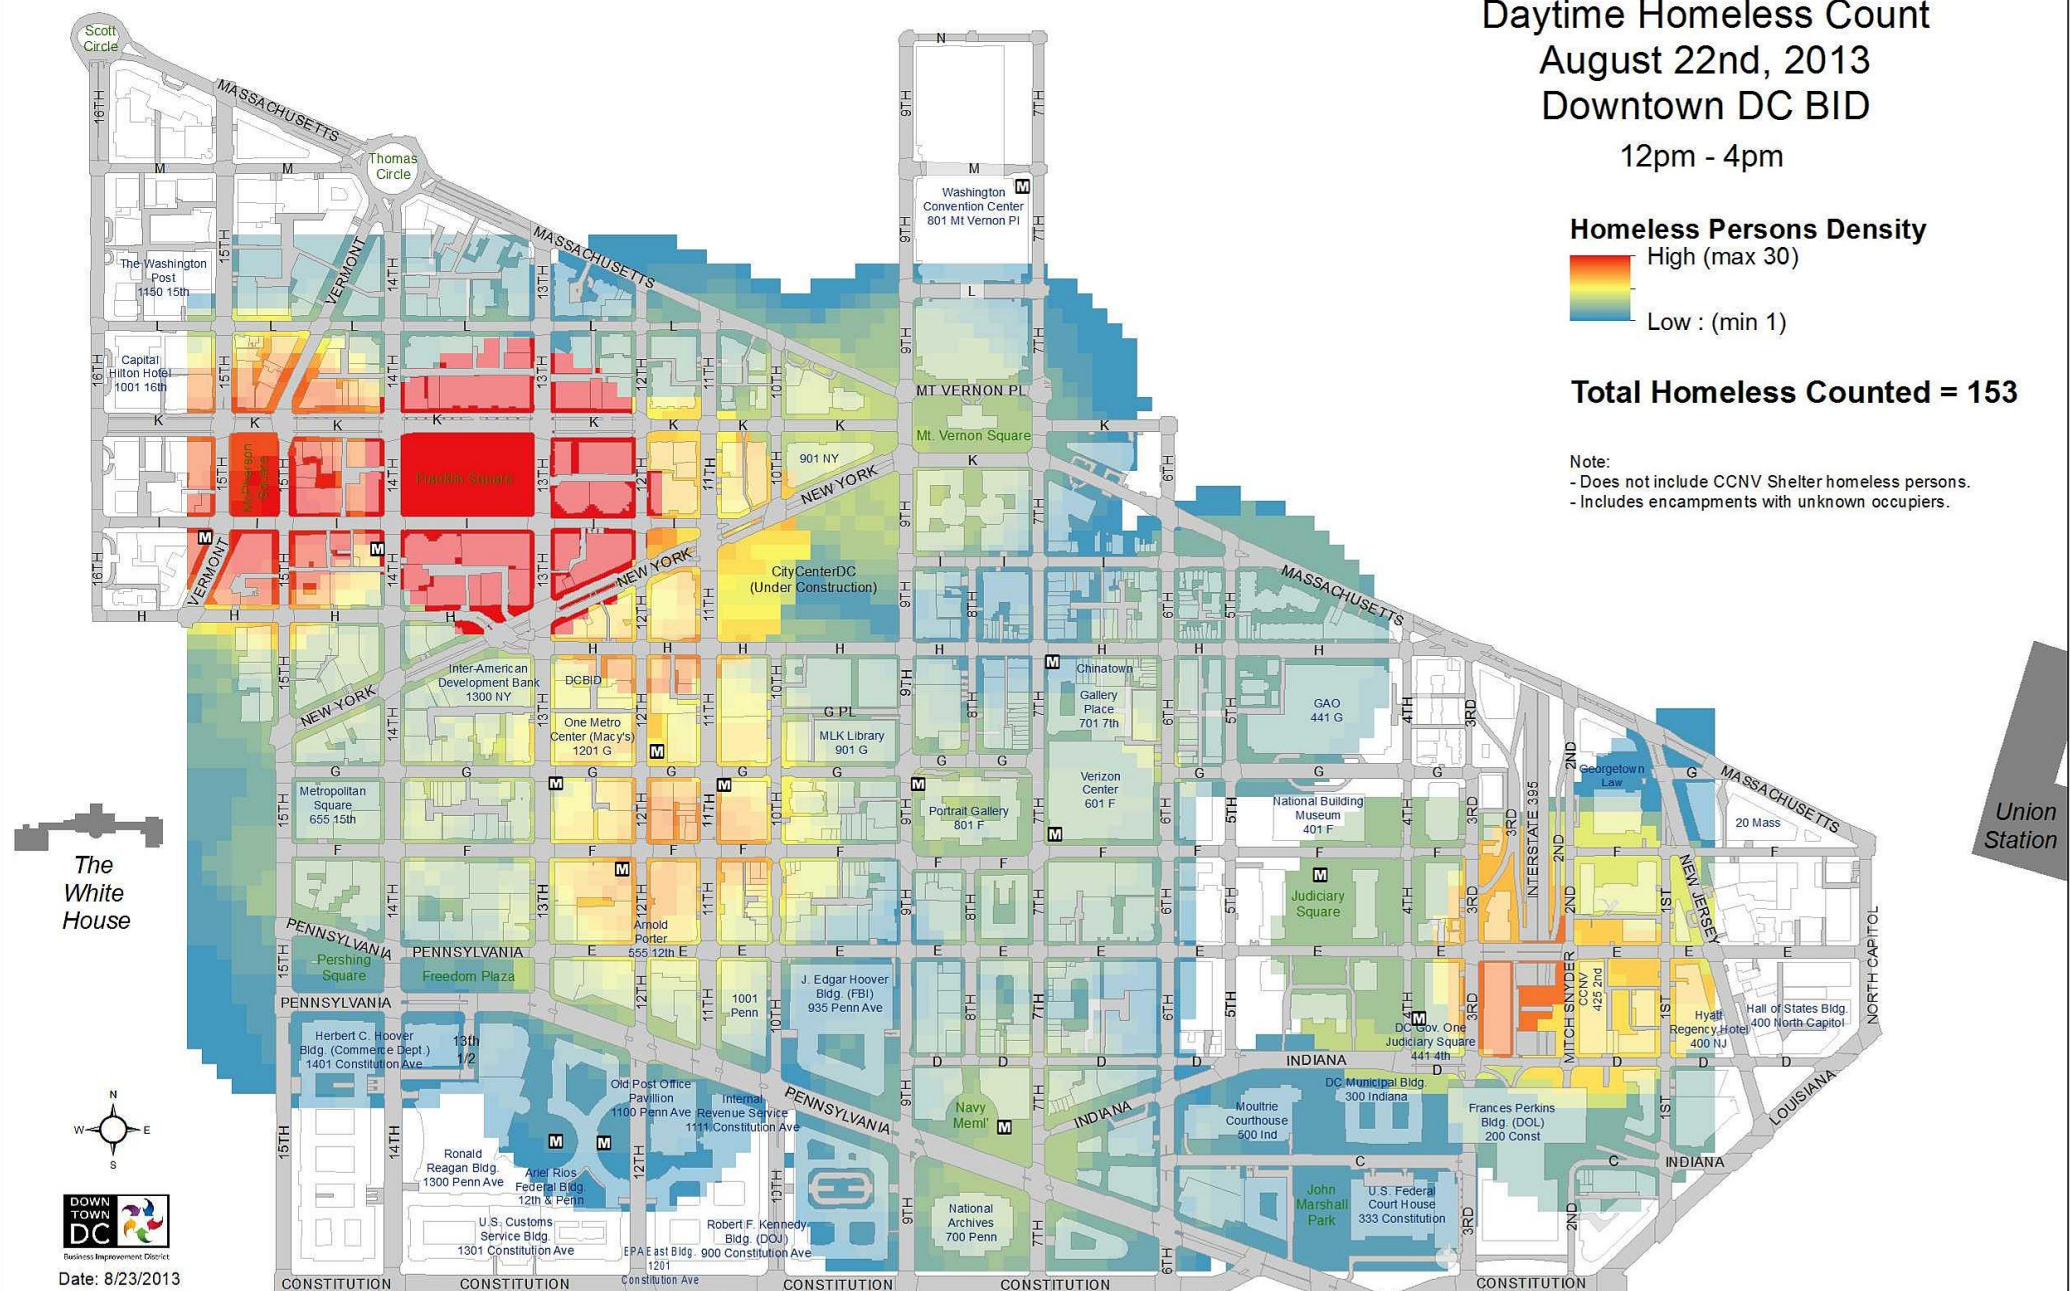

# Daytime Homeless Count August 22nd, 2013 Downtown DC BID

12pm - 4pm

## Homeless Persons Density

High (max 30)

Low : (min 1)

**Total Homeless Counted = 153**

Note:

- Does not include CCNV Shelter homeless persons.
- Includes encampments with unknown occupiers.

The White House

Union Station

Date: 8/23/2013