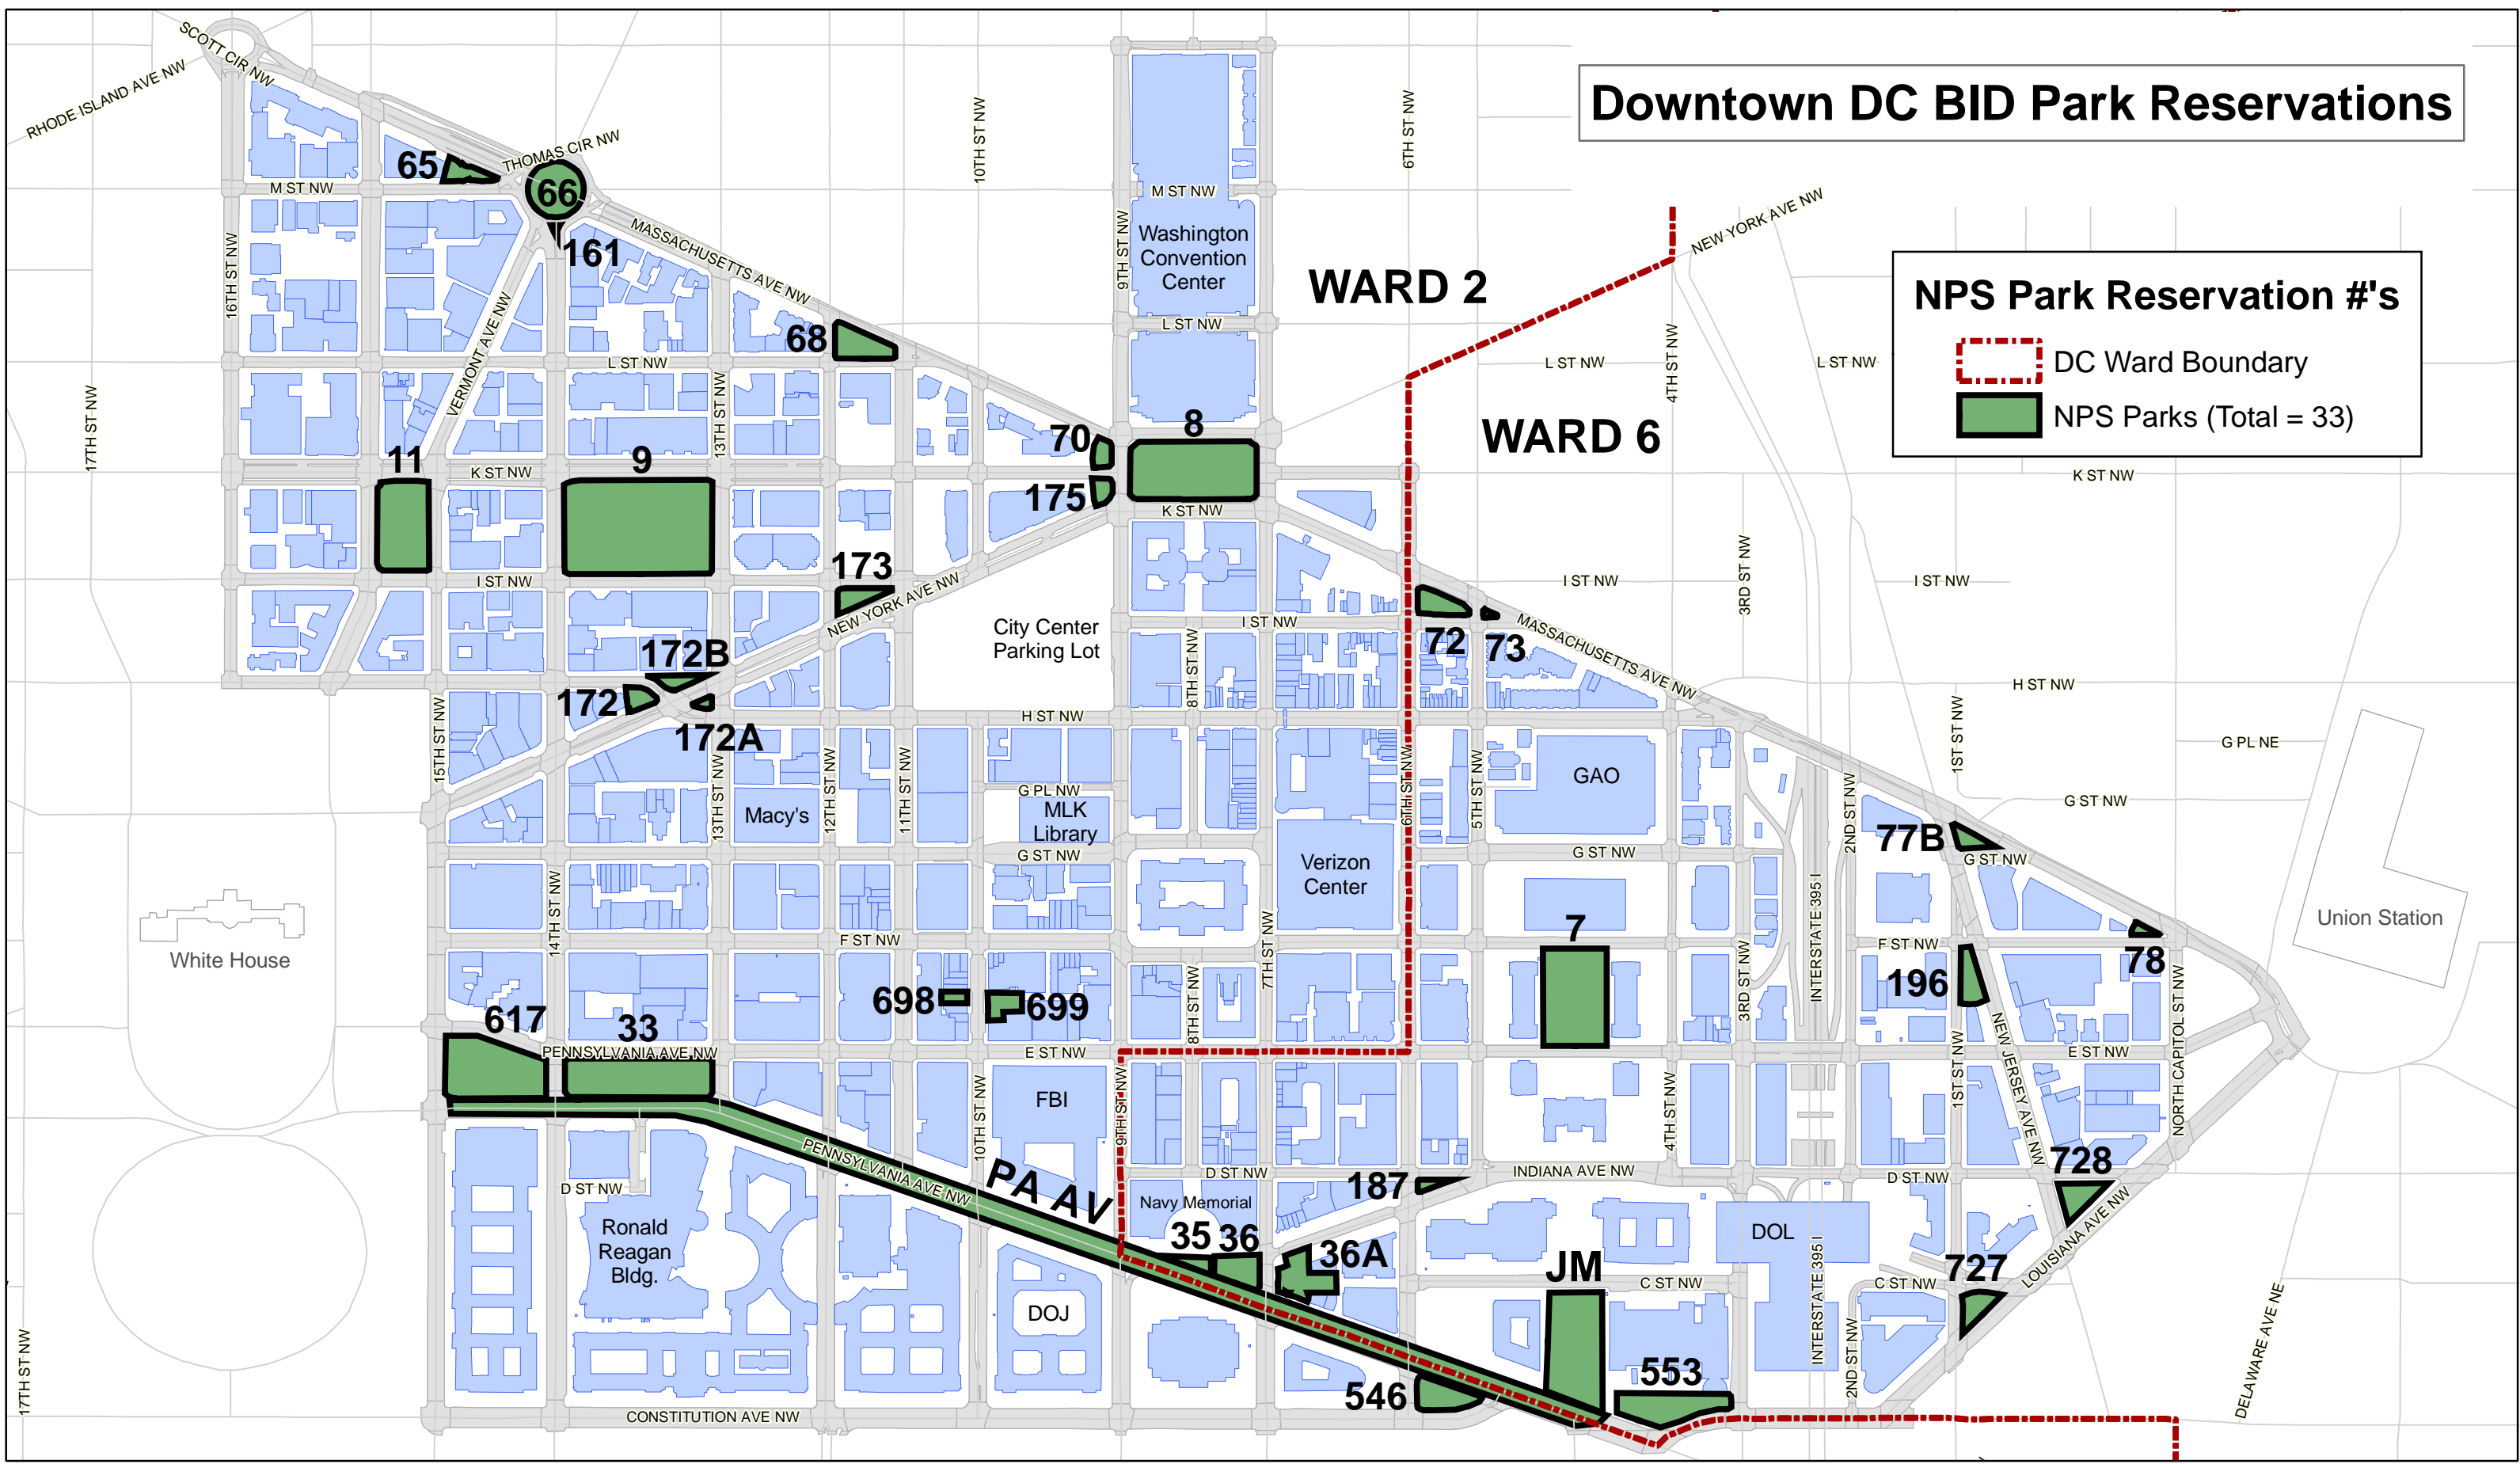

Downtown DC BID Park Reservations

NPS Park Reservation #'s

-  DC Ward Boundary
-  NPS Parks (Total = 33)

RESERVATION ID & NAME

- PA AV - Pennsylvania Ave. National Historic Park
- JM - John Marshall Park
- 7 - Judiciary Square
- 8 - Mt. Vernon Square
- 9 - Franklin Square
- 11 - McPherson Square

- 33 - Freedom Plaza
- 35 - FDR Stone Marker
- 36 - U.S. Navy Memorial
- 36A - Indiana Plaza
- 66 - Thomas Circle

- 546 - Mellon Park
- 553 - Meade Park
- 617 - Pershing Park
- 698 - Petersen House
- 699 - Ford's Theatre National Historic Site